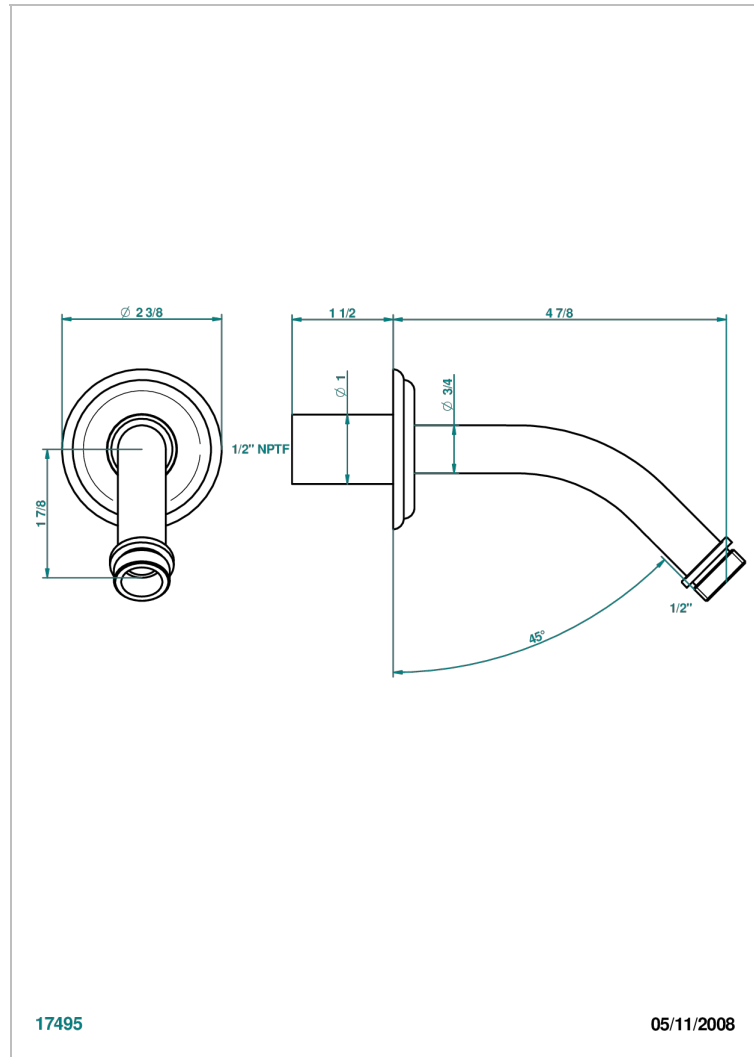

AMBOISE LAPIS LAZULI

A1K-82/US

Horizontal shower arm, 45°, lg: 4" 3/4

THG[®]
PARIS

17495

05/11/2008

CHARACTERISTIC

- Amboise Lapis Lazuli
- Horizontal shower arm, 45°, lg: 4" 3/4