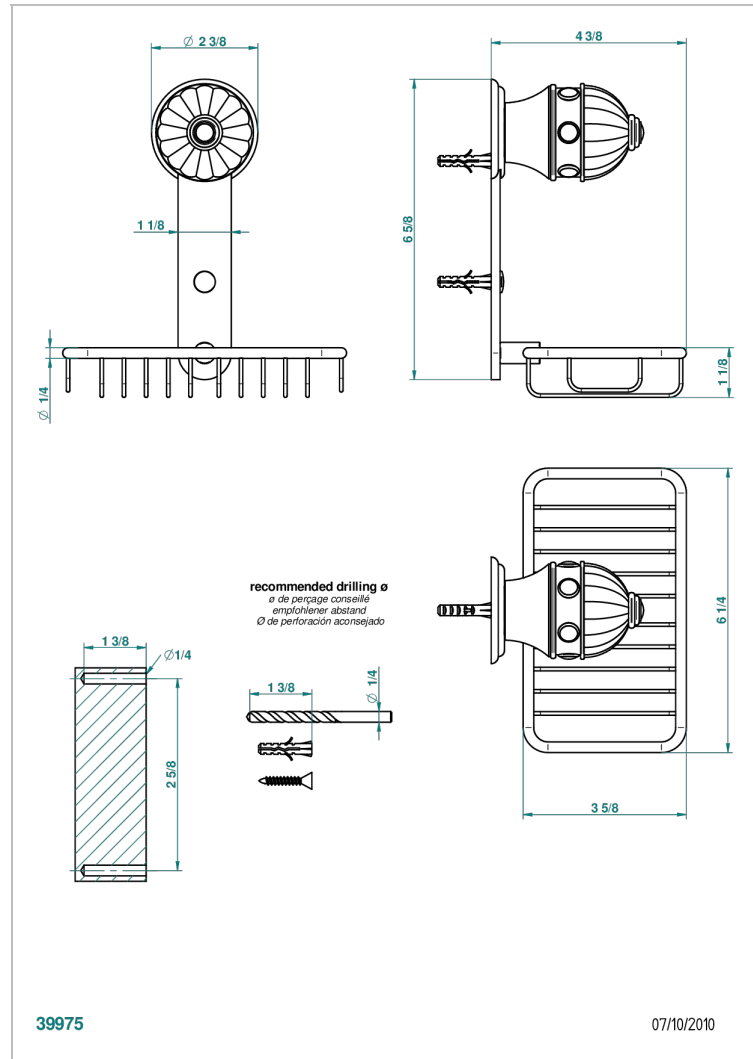

# AMBOISE LAPIS LAZULI

A1K-620

Soap basket, wall mounted 6"1/4 x 3"5/8

## CHARACTERISTIC

- Amboise Lapis Lazuli
- Soap basket, wall mounted 6"1/4 x 3"5/8