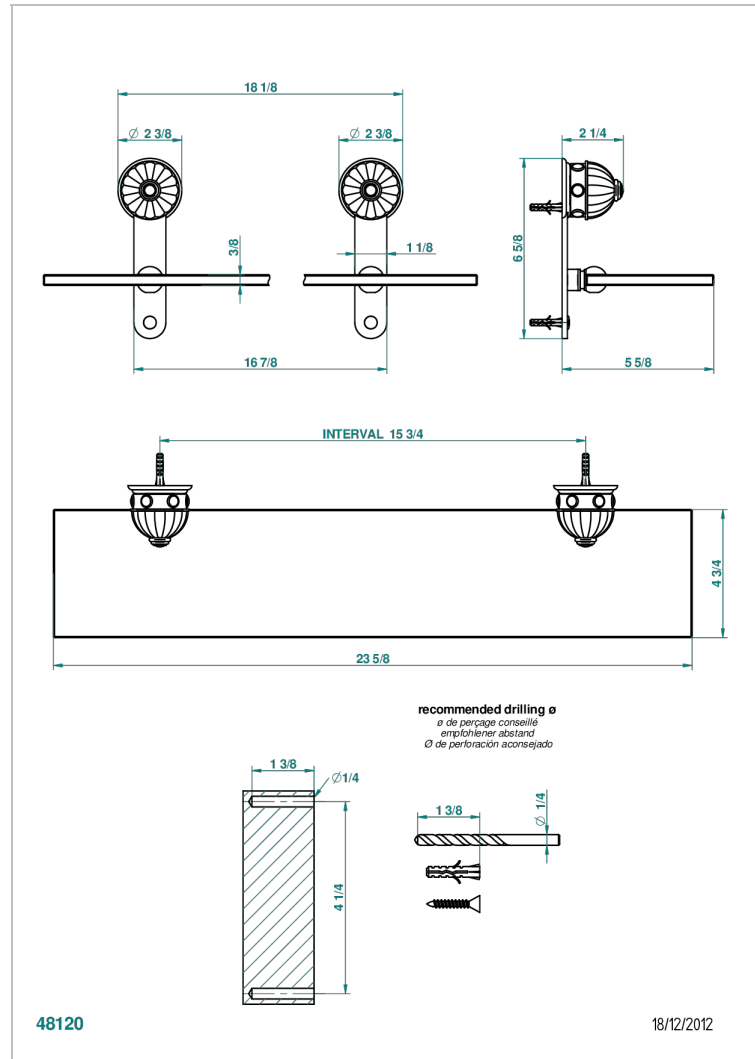

AMBOISE LAPIS LAZULI

A1K-564

Glass shelf with brackets

CHARACTERISTIC

- Amboise Lapis Lazuli
- Glass shelf with brackets

AVAILABLE FINITIONS

Black nickel - D24
Blush PVD - H62
Brass color PVD - H49
Brown bronze color PVD - F33
Chrome polished - A02
Chrome polished / gold polished - G02