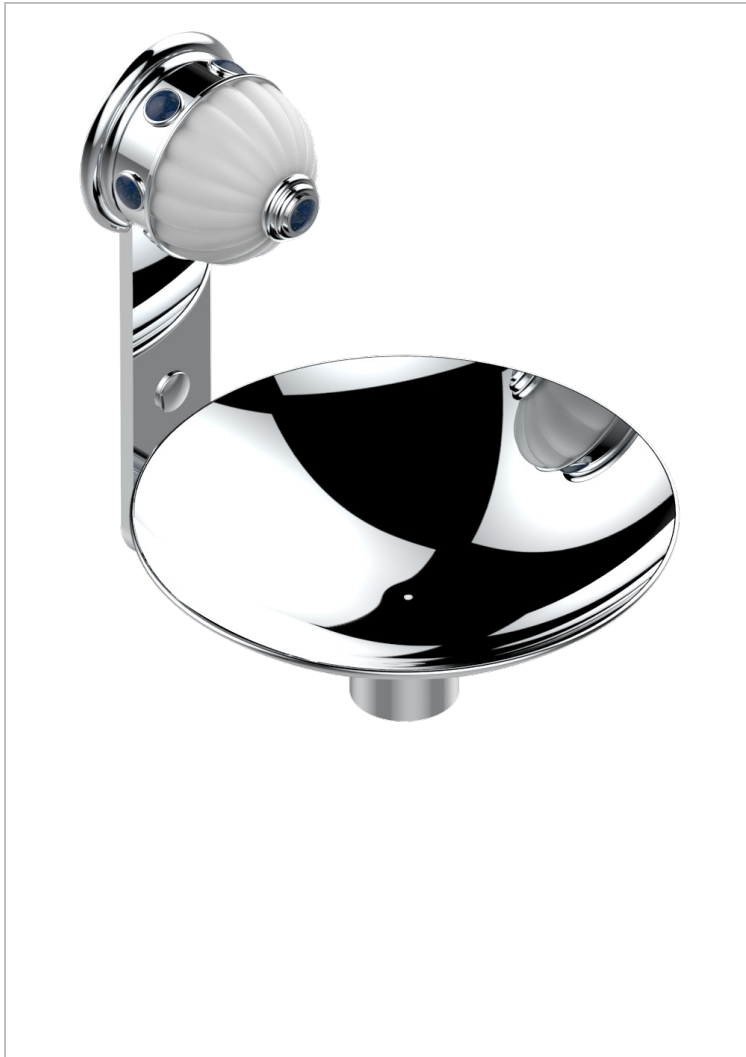

# AMBOISE LAPIS LAZULI

A1K-546GM

Soap dish, wall mounted, 6" diameter

## CHARACTERISTIC

- Amboise Lapis Lazuli
- Soap dish, wall mounted, 6" diameter

## AVAILABLE FINITIONS

Black nickel - D24  
Blush PVD - H62  
Brass color PVD - H49  
Brown bronze color PVD - F33  
Chrome polished - A02  
Chrome polished / gold polished - G02

Gold color PVD - H52  
Gold mat - F07  
Gold polished - F01  
Gold satiney - F03  
Graphite PVD - H64  
Matt Umber PVD - H67

Matt blush PVD - H60  
Matt brass color PVD - H50  
Matt brown bronze color PVD - F34  
Matt chrome (American satin) - C02  
Matt gold color PVD - H53  
Matt graphite PVD - H65

Matt nickel (American satin) - C01  
Matt nickel color PVD - H56  
Nickel antique / Sovereign - H28  
Nickel color PVD - H55  
Nickel polished - B01  
Rose Gold - F27