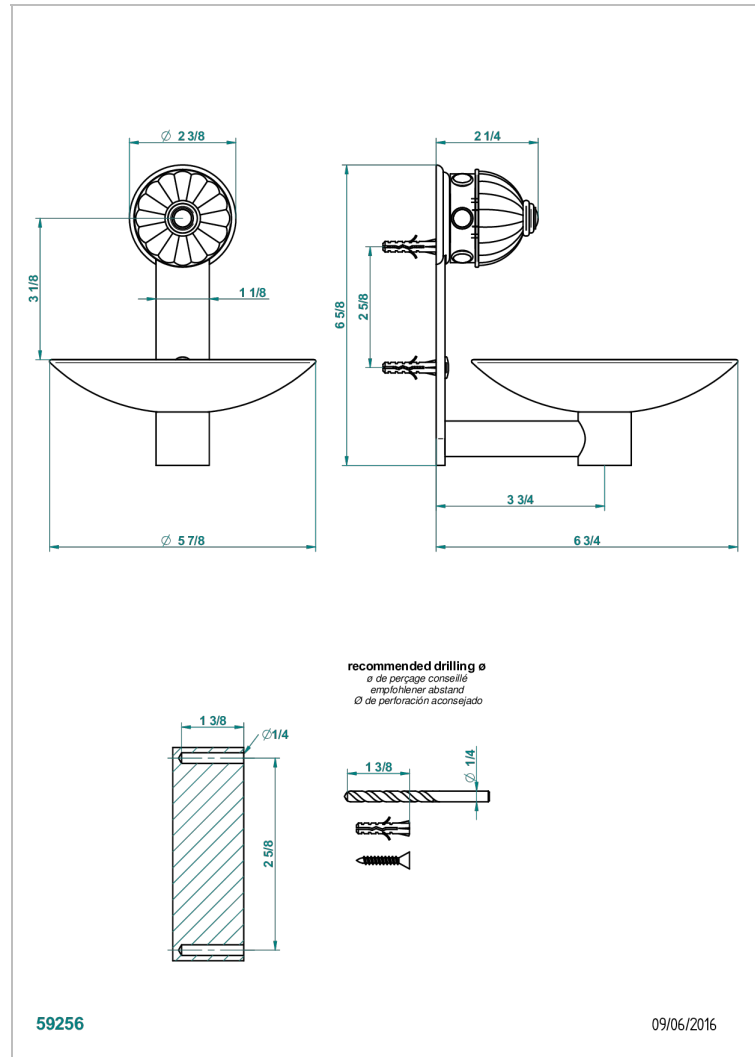

# AMBOISE LAPIS LAZULI

A1K-546GM

Soap dish, wall mounted, 6" diameter

## CHARACTERISTIC

- Amboise Lapis Lazuli
- Soap dish, wall mounted, 6" diameter