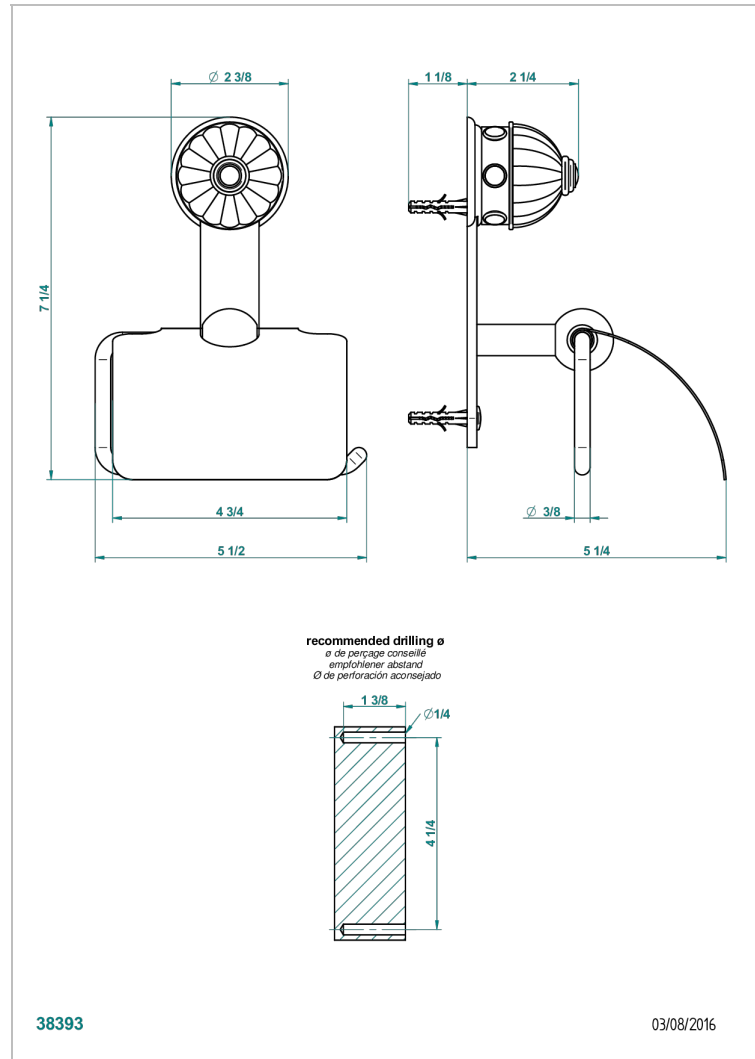

# AMBOISE LAPIS LAZULI

A1K-538AC

Toilet paper holder, single mount with cover

## CHARACTERISTIC

- Amboise Lapis Lazuli
- Toilet paper holder, single mount with cover