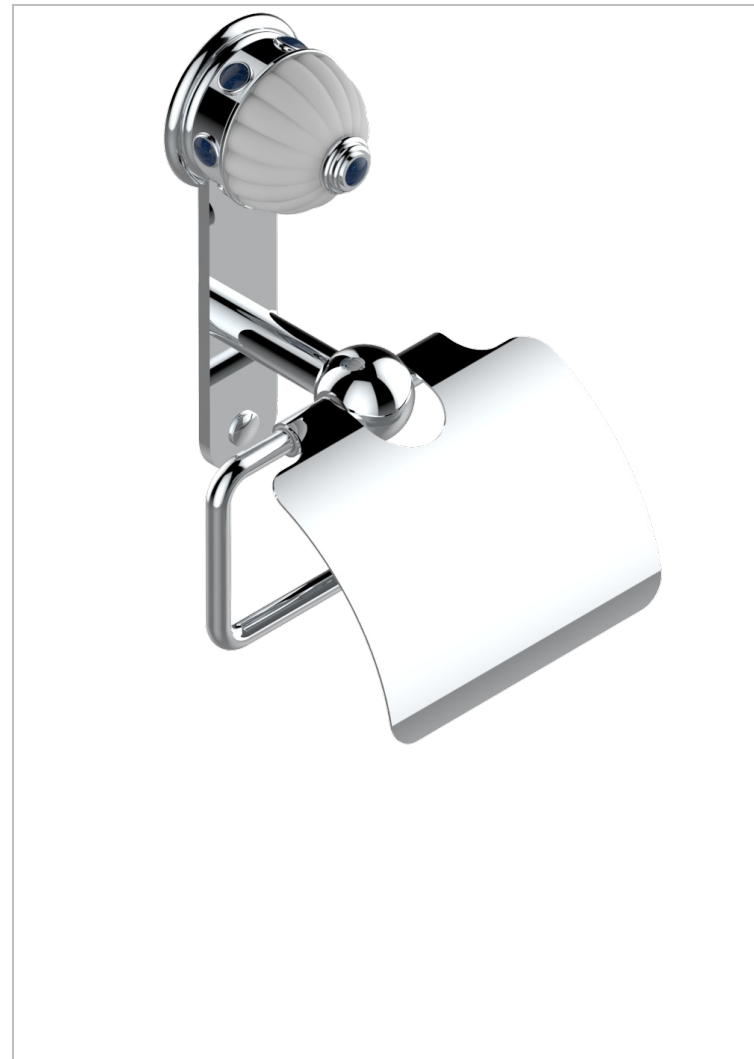

# AMBOISE LAPIS LAZULI

A1K-538AC

Toilet paper holder, single mount with cover

## CHARACTERISTIC

- Amboise Lapis Lazuli
- Toilet paper holder, single mount with cover