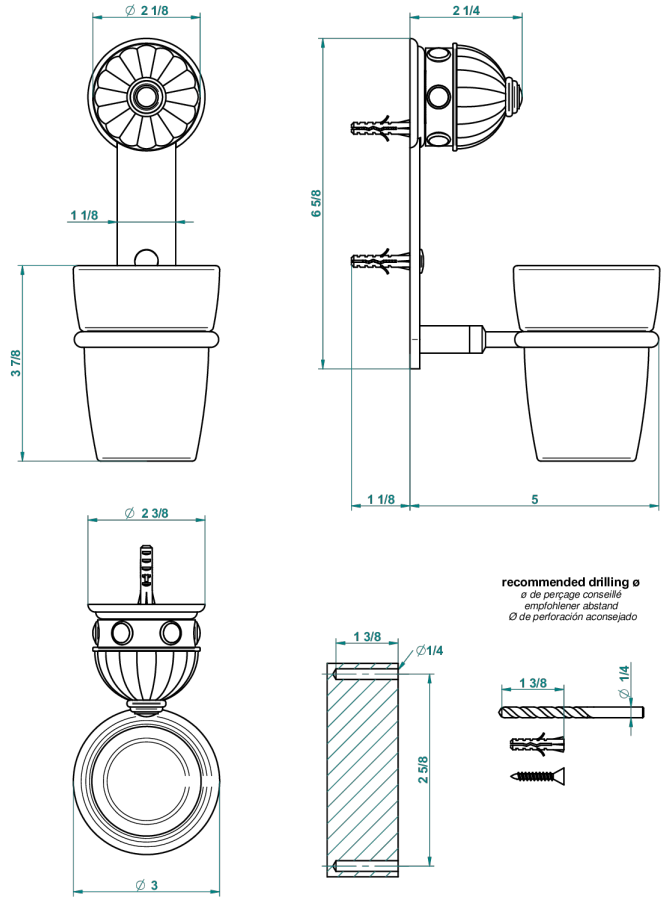

AMBOISE LAPIS LAZULI

A1K-536

Tumbler holder, wall mounted

45429

21/12/2017

CHARACTERISTIC

- Amboise Lapis Lazuli
- Tumbler holder, wall mounted

AVAILABLE FINITIONS