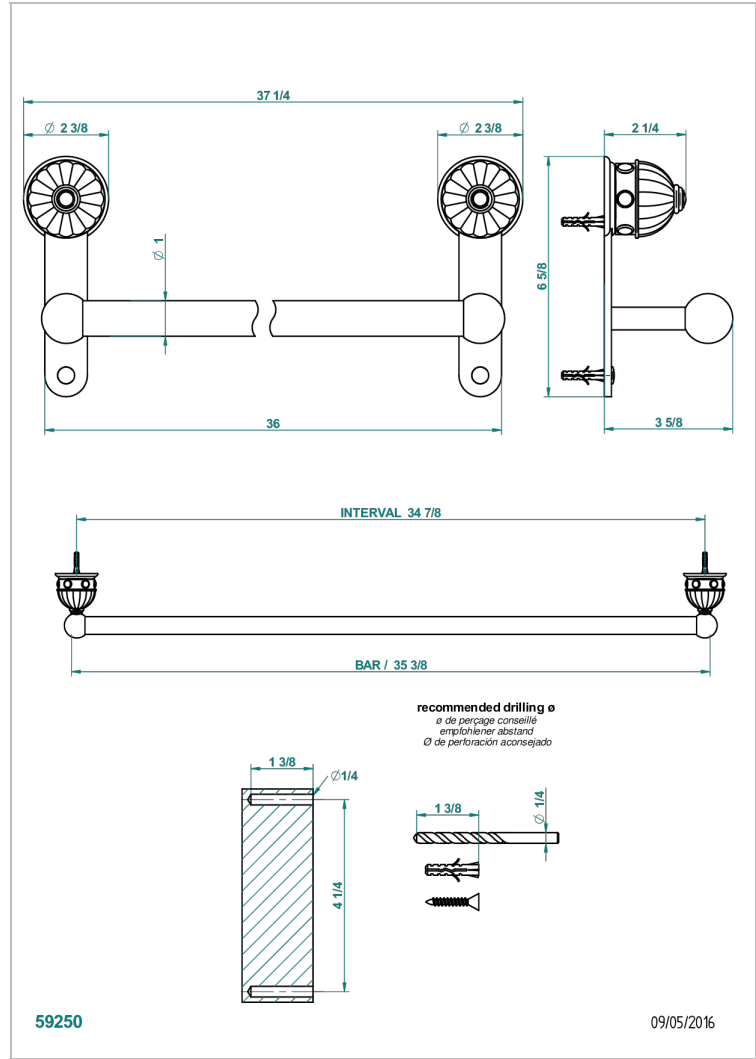

AMBOISE LAPIS LAZULI

A1K-526

Towel bar, 35 1/2" long

CHARACTERISTIC

- Amboise Lapis Lazuli
- Towel bar, 35 1/2" long

AVAILABLE FINITIONS

Black nickel - D24
 Blush PVD - H62
 Brass color PVD - H49
 Brown bronze color PVD - F33
 Chrome polished - A02
 Chrome polished / gold polished - G02