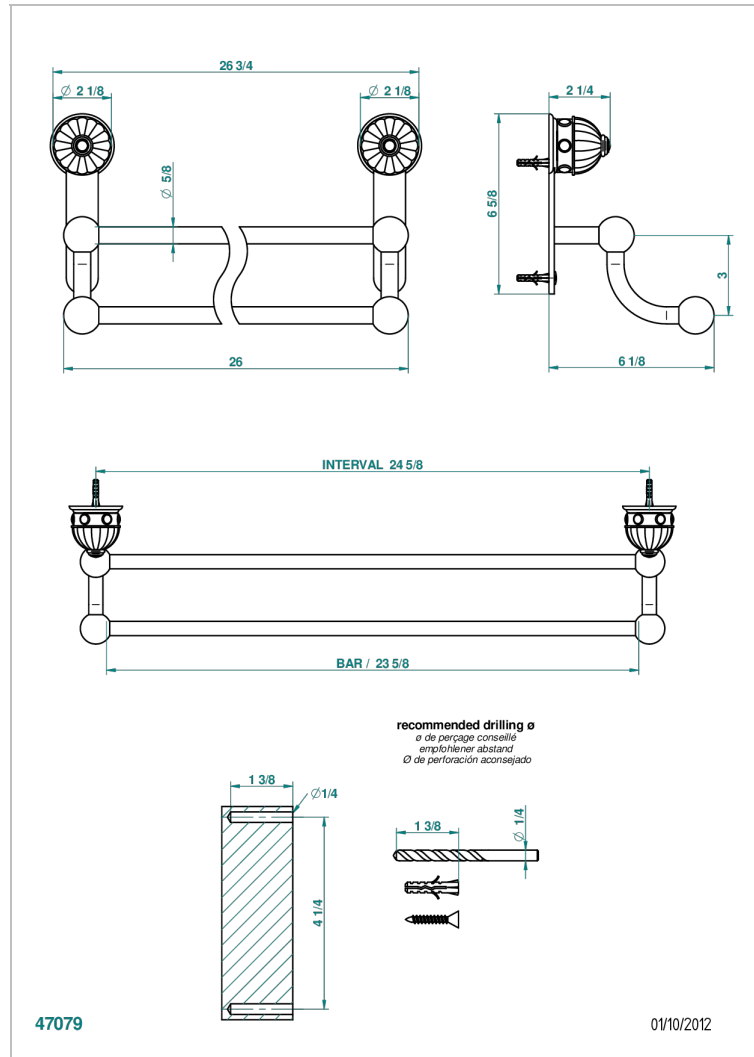

AMBOISE LAPIS LAZULI

A1K-516/60

Double towel bar, 24" long

CHARACTERISTIC

- Amboise Lapis Lazuli
- Double towel bar, 24" long

AVAILABLE FINITIONS

Black nickel - D24

Blush PVD - H62