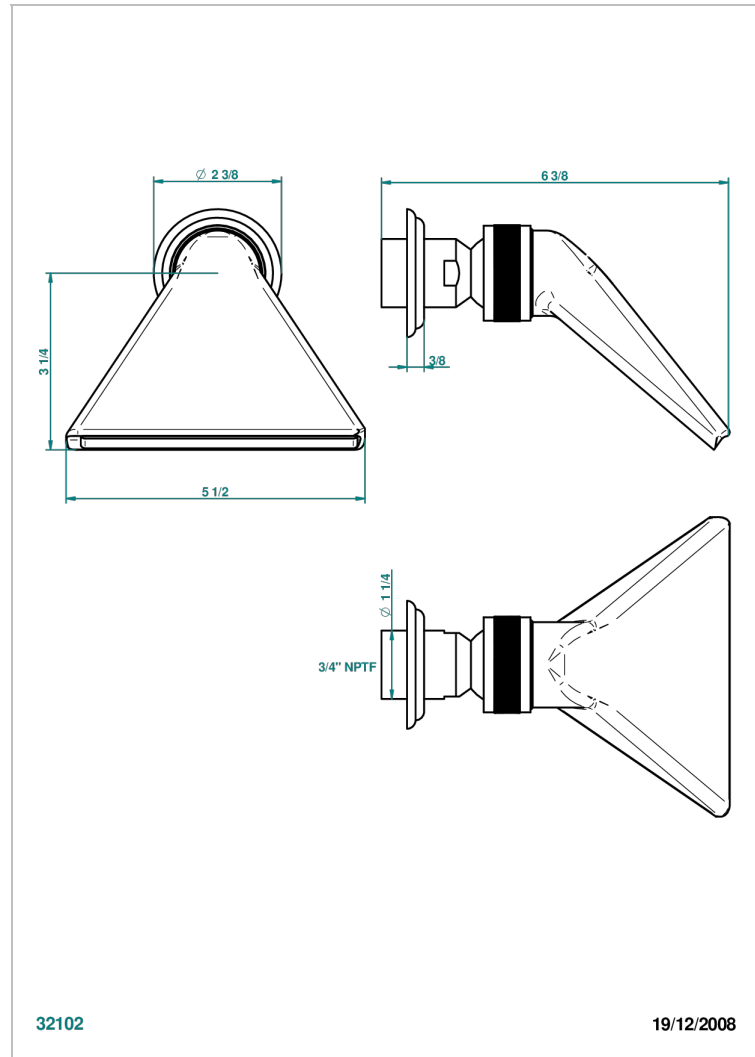

AMBOISE LAPIS LAZULI

A1K-3640/US

Shower head, cast deluge with 3/4" connection

32102

19/12/2008

CHARACTERISTIC

- Amboise Lapis Lazuli
- Shower head, cast deluge with 3/4" connection

AVAILABLE FINITIONS