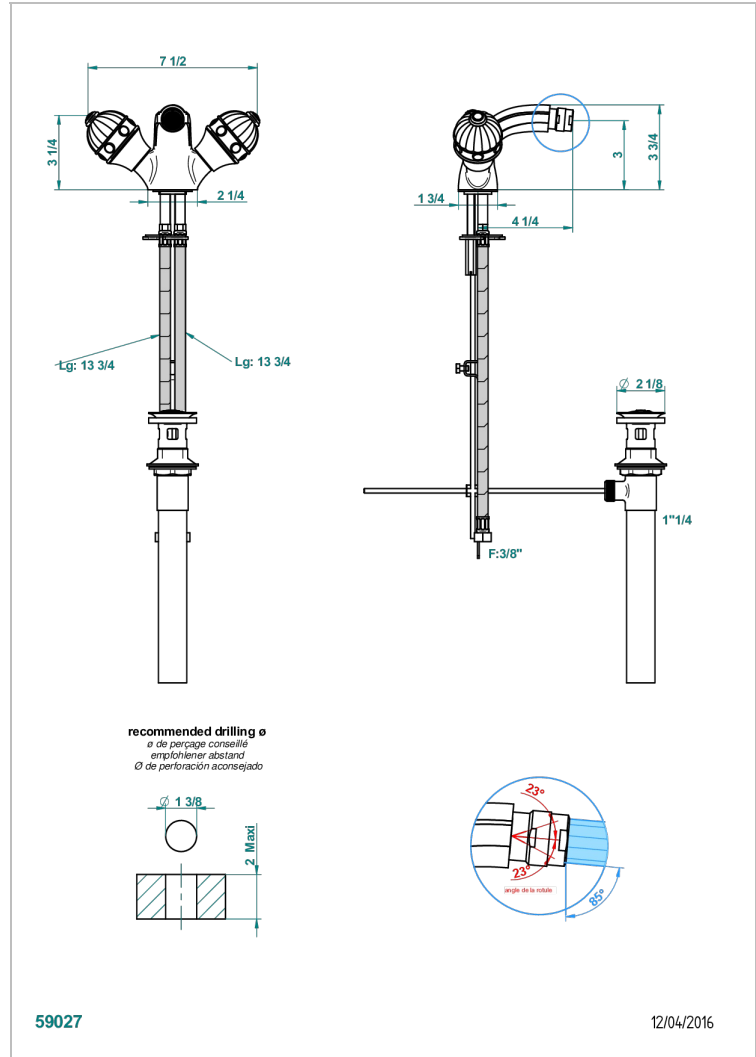

# AMBOISE LAPIS LAZULI

A1K-3202/US

Single hole bidet faucet with drain