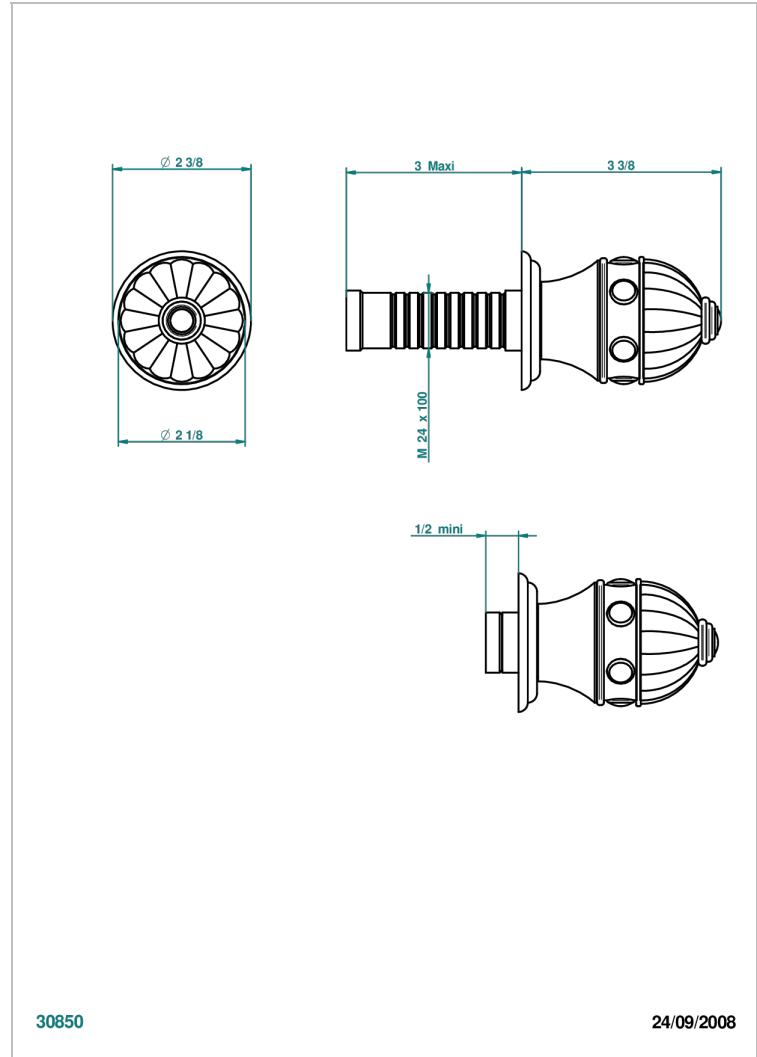

AMBOISE LAPIS LAZULI

A1K-30B

Wall volume control 30 & 32 trim

THG[®]
PARIS

CHARACTERISTIC

- Amboise Lapis Lazuli
- Wall volume control 30 & 32 trim

RELATED SKU'S

- Ref. G00-32CUSA 3/4" Volume control wall valve with ceramic cartridge
- Ref. G00-32HUSA 3/4" Volume control wall valve with ceramic cartridge counterclockwise
- Ref. G00-30CUSA 1/2" volume control wall valve with ceramic cartridge
- Ref. G00-30HUSA 1/2" Volume control wall valve with ceramic cartridge counterclockwise