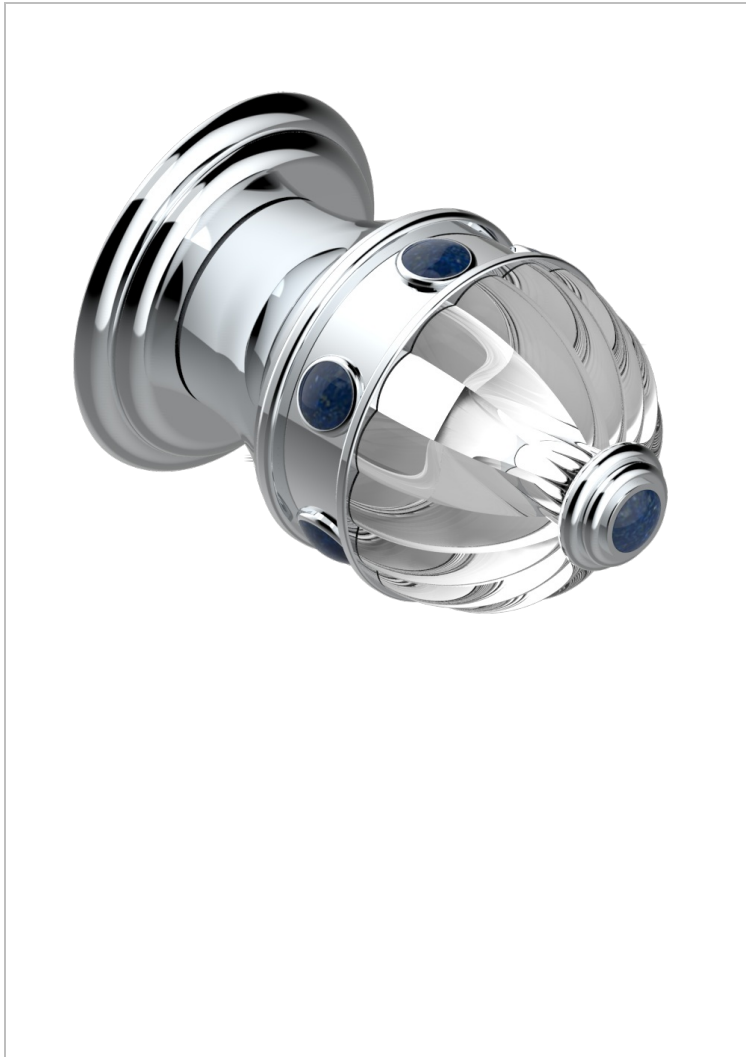

AMBOISE LAPIS LAZULI

A1K-30B

Wall volume control 30 & 32 trim

THG[®]
PARIS

CHARACTERISTIC

- Amboise Lapis Lazuli
- Wall volume control 30 & 32 trim

RELATED SKU'S

- Ref. G00-32CUSA 3/4" Volume control wall valve with ceramic cartridge
- Ref. G00-32HUSA 3/4" Volume control wall valve with ceramic cartridge counterclockwise
- Ref. G00-30CUSA 1/2" volume control wall valve with ceramic cartridge
- Ref. G00-30HUSA 1/2" Volume control wall valve with ceramic cartridge counterclockwise

AVAILABLE FINITIONS

Black nickel - D24
Blush PVD - H62
Brass color PVD - H49
Brown bronze color PVD - F33
Chrome polished - A02
Chrome polished / gold polished - G02

Gold color PVD - H52
Gold mat - F07
Gold polished - F01
Gold polished - F01
Gold satiney - F03
Graphite PVD - H64
Matt Umber PVD - H67

Matt blush PVD - H60
Matt brass color PVD - H50
Matt brown bronze color PVD - F34
Matt chrome (American satin) - C02
Matt gold color PVD - H53
Matt graphite PVD - H65

Matt nickel (American satin) - C01
Matt nickel color PVD - H56
Nickel antique / Sovereign - H28
Nickel color PVD - H55
Nickel polished - B01
Rose Gold - F27

Satin chrome - C03
Silver rhodium - F18
Soft gold - F30
Soft matt gold - F31
Soft satin gold - F32
Umber PVD - H66