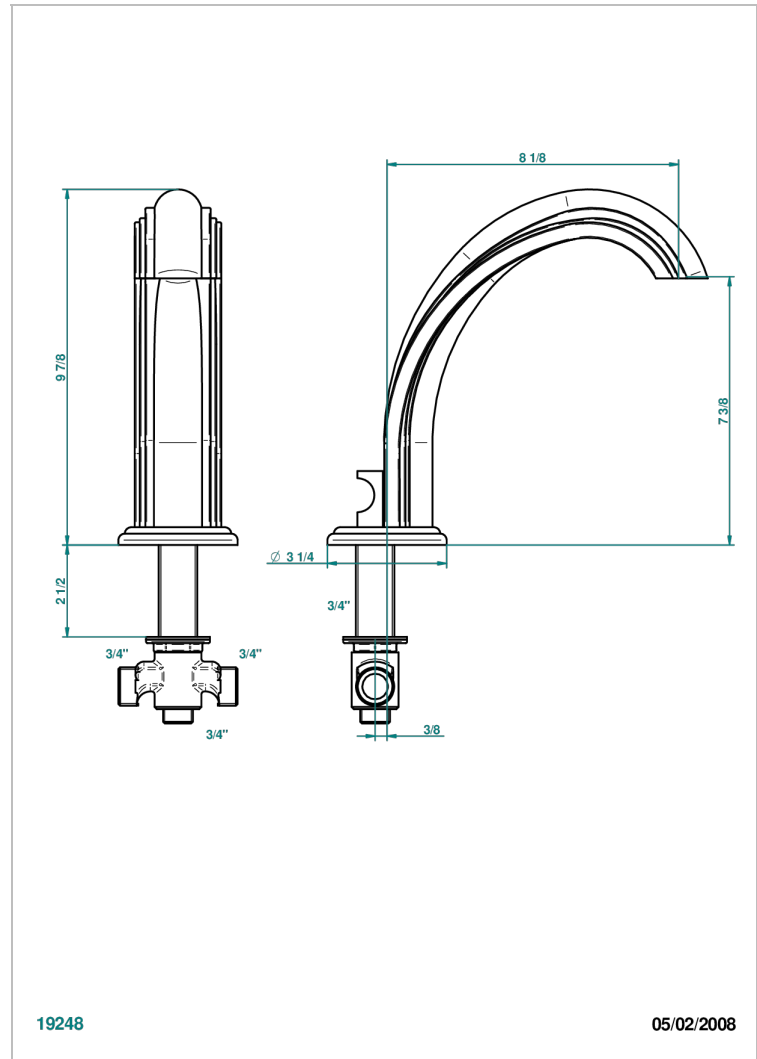

# AMBOISE LAPIS LAZULI

A1K-29SGI

Tub spout with integral diverter

THG<sup>®</sup>  
PARIS

## CHARACTERISTIC

- Amboise Lapis Lazuli
- Tub spout with integral diverter