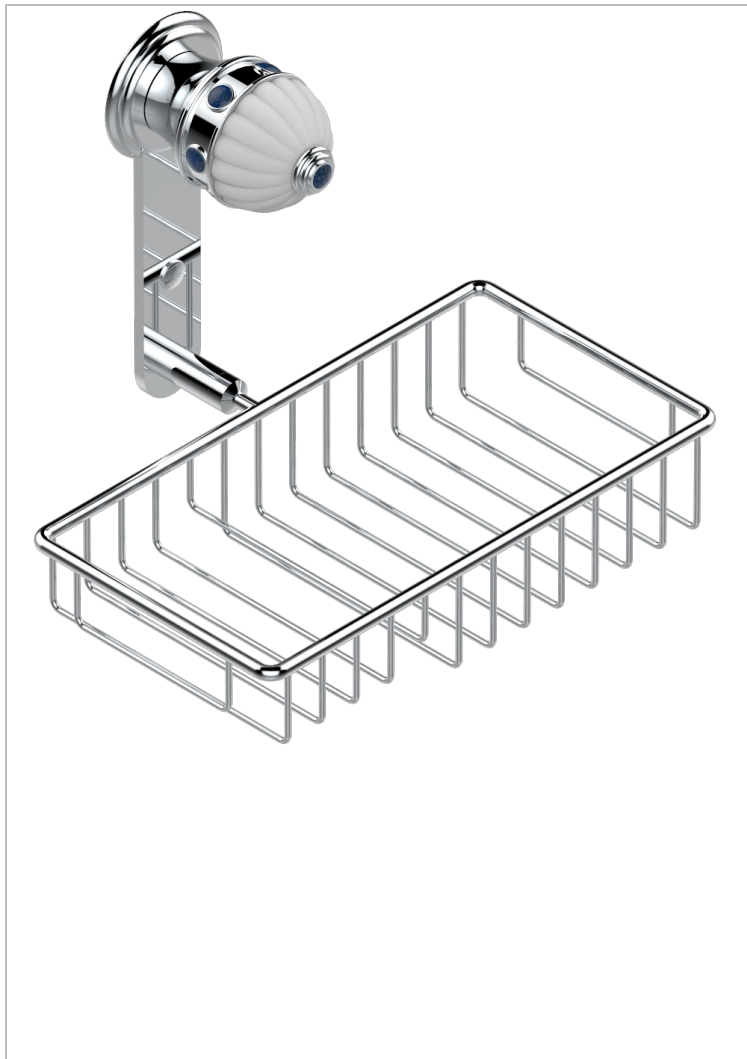

AMBOISE LAPIS LAZULI

A1K-2620

Soap and sponge holder, wall mounted

CHARACTERISTIC

- Amboise Lapis Lazuli
- Soap and sponge holder, wall mounted

AVAILABLE FINITIONS

Black nickel - D24
 Blush PVD - H62
 Brass color PVD - H49
 Brown bronze color PVD - F33
 Chrome polished - A02
 Chrome polished / gold polished - G02

Gold color PVD - H52
 Gold mat - F07
 Gold polished - F01
 Gold satiney - F03
 Graphite PVD - H64
 Matt Umber PVD - H67

Matt blush PVD - H60
 Matt brass color PVD - H50
 Matt brown bronze color PVD - F34
 Matt chrome (American satin) - C02
 Matt gold color PVD - H53
 Matt graphite PVD - H65

Matt nickel (American satin) - C01
 Matt nickel color PVD - H56
 Nickel antique / Sovereign - H28
 Nickel color PVD - H55
 Nickel polished - B01
 Rose Gold - F27

Satin chrome - C03
 Silver rhodium - F18
 Soft gold - F30
 Soft matt gold - F31
 Soft satin gold - F32
 Umber PVD - H66