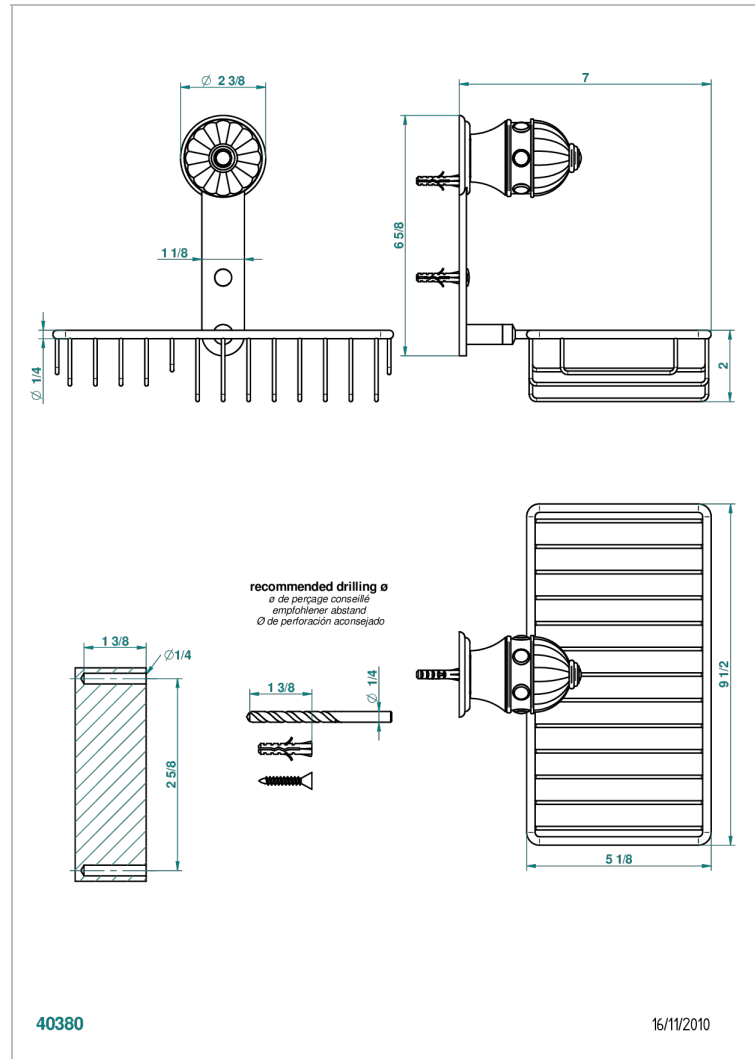

AMBOISE LAPIS LAZULI

A1K-2620

Soap and sponge holder, wall mounted

CHARACTERISTIC

- Amboise Lapis Lazuli
- Soap and sponge holder, wall mounted

AVAILABLE FINITIONS

Black nickel - D24
 Blush PVD - H62
 Brass color PVD - H49
 Brown bronze color PVD - F33
 Chrome polished - A02
 Chrome polished / gold polished - G02