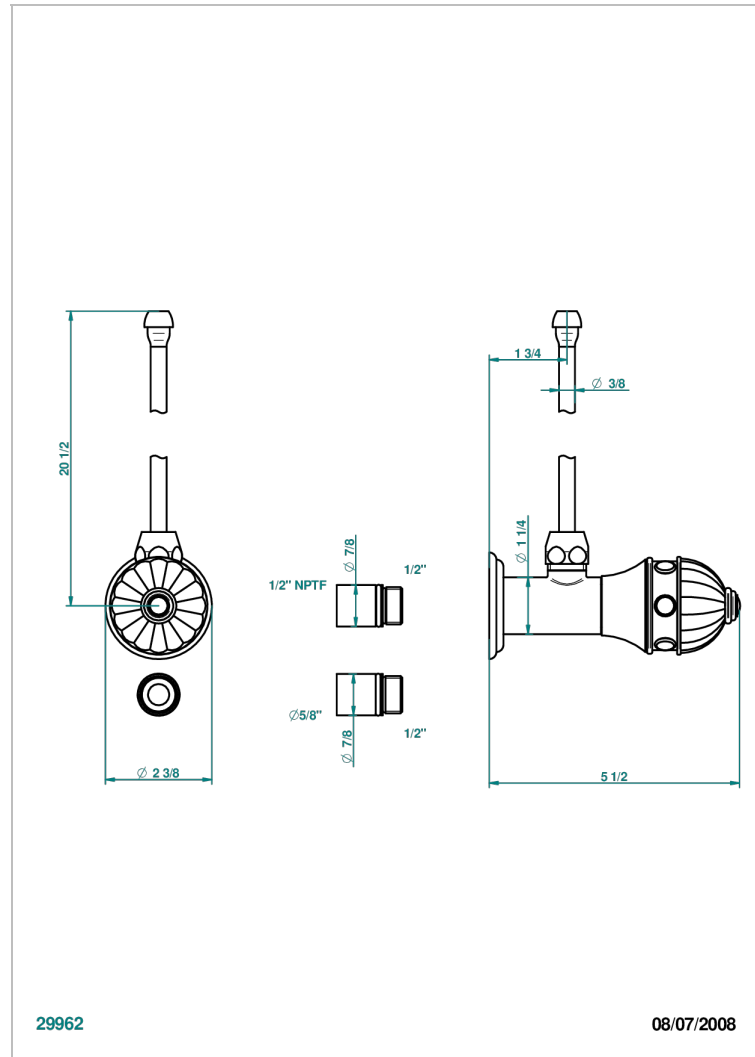

AMBOISE LAPIS LAZULI

A1K-181/SLA

Angle supply valve with 3/8" adaptor set

CHARACTERISTIC

- Amboise Lapis Lazuli
- Angle supply valve with 3/8" adaptor set

AVAILABLE FINITIONS

Black nickel - D24
Blush PVD - H62
Brass color PVD - H49
Brown bronze color PVD - F33
Chrome polished - A02
Chrome polished / gold polished - G02