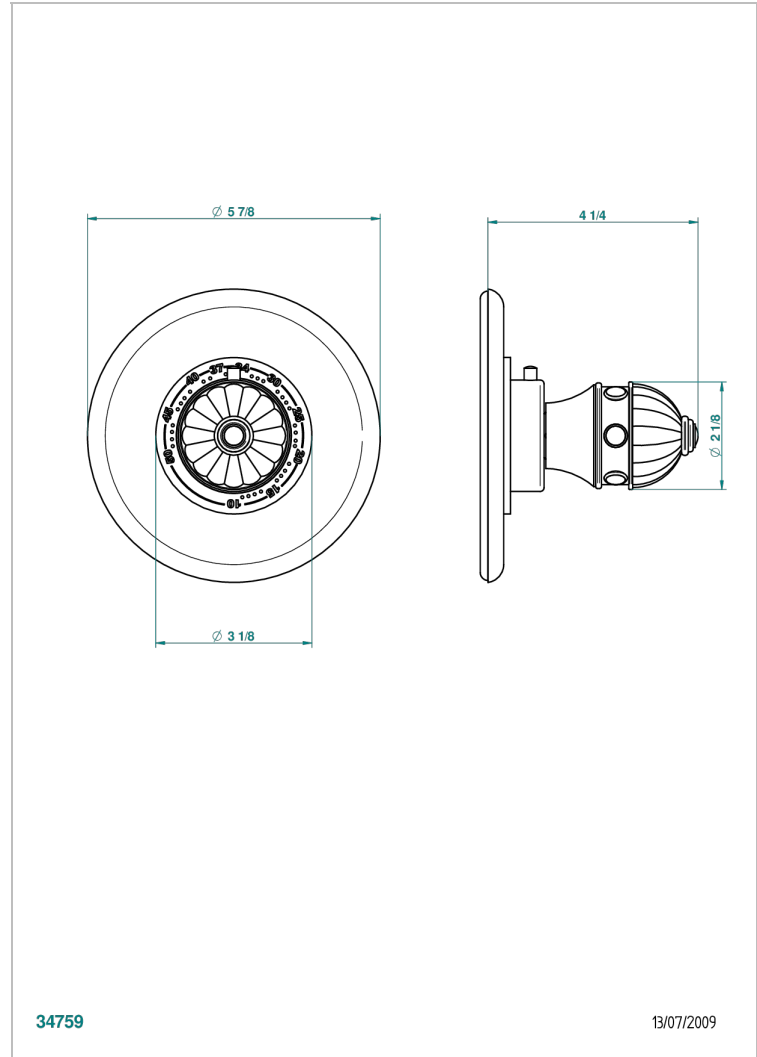

AMBOISE LAPIS LAZULI

A1K-15EN16EM

Trim plate and handle for eurotherm valve 8200/us & 8300/us

THG[®]
PARIS

CHARACTERISTIC

- Amboise Lapis Lazuli
- Trim plate and handle for eurotherm valve 8200/us & 8300/us