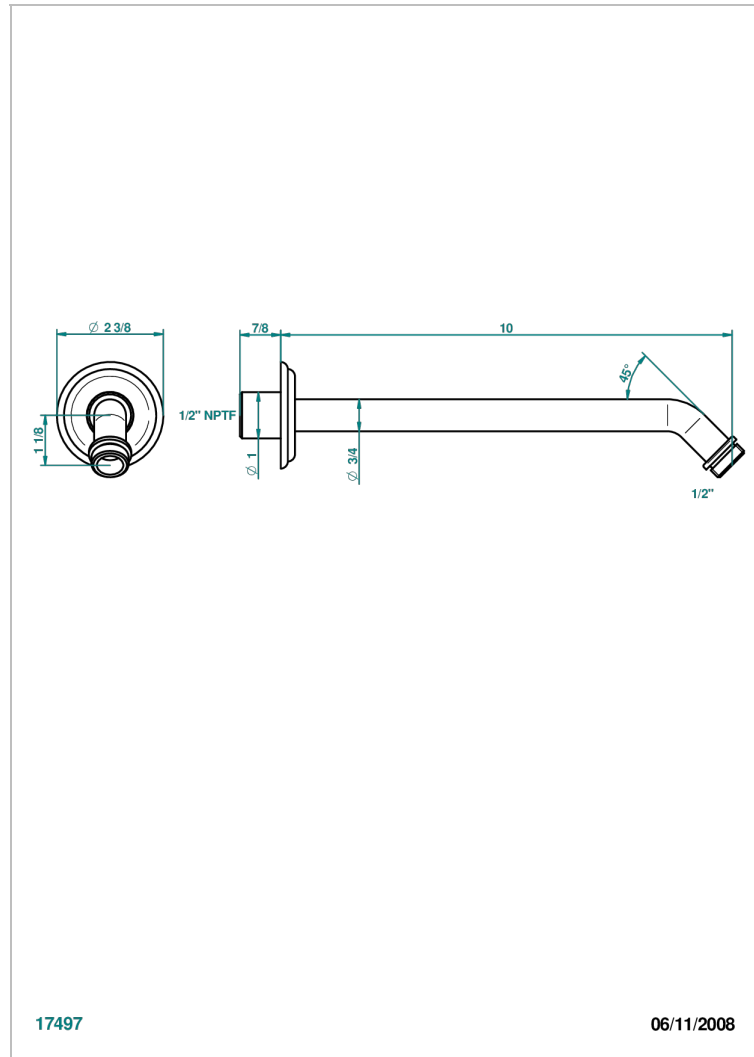

AMBOISE MALACHITE

A1J-84/US

Horizontal shower arm, 45°, lg: 10"

17497

06/11/2008

CHARACTERISTIC

- Amboise Malachite
- Horizontal shower arm, 45°, lg: 10"

AVAILABLE FINITIONS