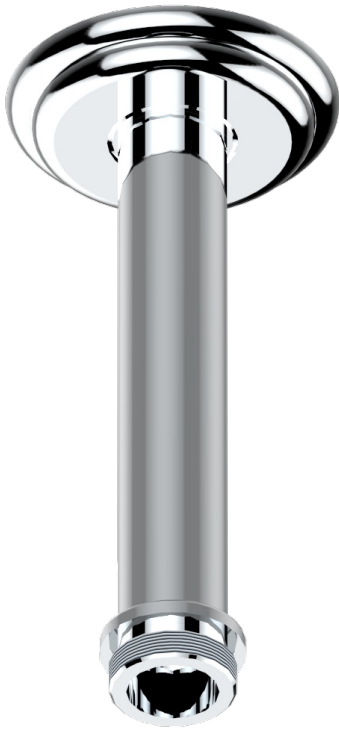

AMBOISE MALACHITE

A1J-82V/US

Vertical shower arm ceiling mounted 1/2" connection

17502

18/11/2008

CHARACTERISTIC

- Amboise Malachite
- Vertical shower arm ceiling mounted 1/2" connection

AVAILABLE FINITIONS

Black nickel - D24
Blush PVD - H62
Brass color PVD - H49
Brown bronze color PVD - F33
Chrome polished - A02
Chrome polished / gold polished - G02

Gold color PVD - H52
Gold mat - F07
Gold polished - F01
Gold satiney - F03
Graphite PVD - H64
Matt Umber PVD - H67

Matt blush PVD - H60
Matt brass color PVD - H50
Matt brown bronze color PVD - F34
Matt chrome (American satin) - C02
Matt gold color PVD - H53
Matt graphite PVD - H65

Matt nickel (American satin) - C01
Matt nickel color PVD - H56
Nickel antique / Sovereign - H28
Nickel color PVD - H55
Nickel polished - B01
Rose Gold - F27

Satin chrome - C03
Silver rhodium - F18
Soft gold - F30
Soft matt gold - F31
Soft satin gold - F32
Umber PVD - H66