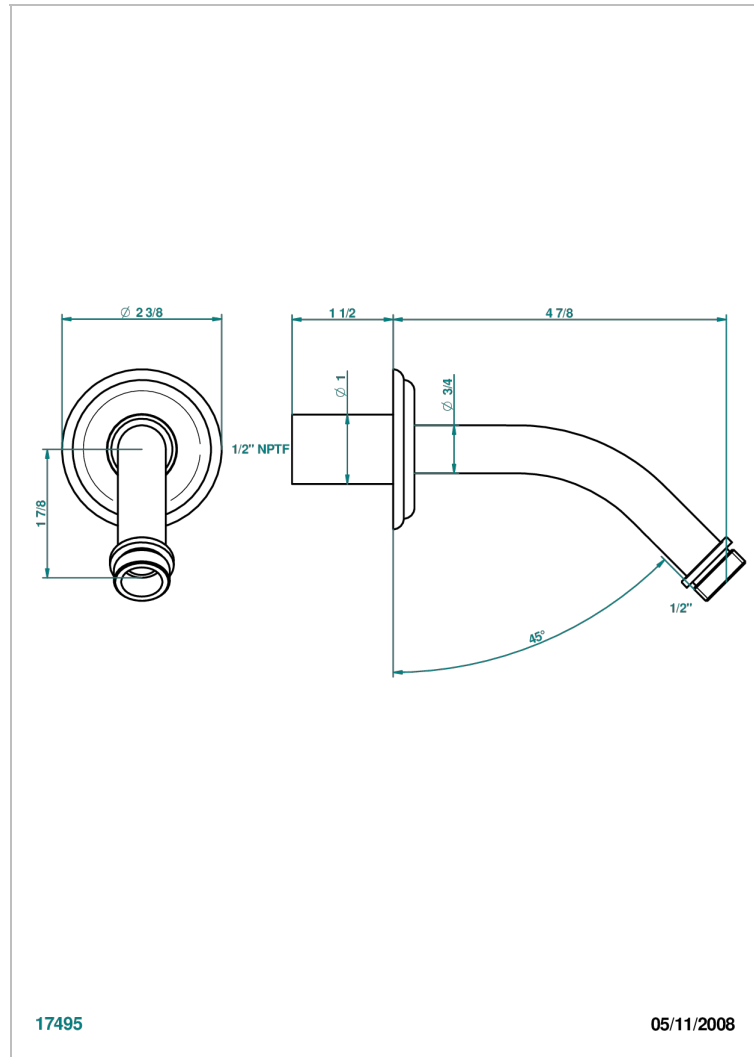

AMBOISE MALACHITE

A1J-82/US

Horizontal shower arm, 45°, lg: 4" 3/4

CHARACTERISTIC

- Amboise Malachite
- Horizontal shower arm, 45°, lg: 4" 3/4

AVAILABLE FINITIONS

Black nickel - D24
Blush PVD - H62
Brass color PVD - H49
Brown bronze color PVD - F33
Chrome polished - A02
Chrome polished / gold polished - G02