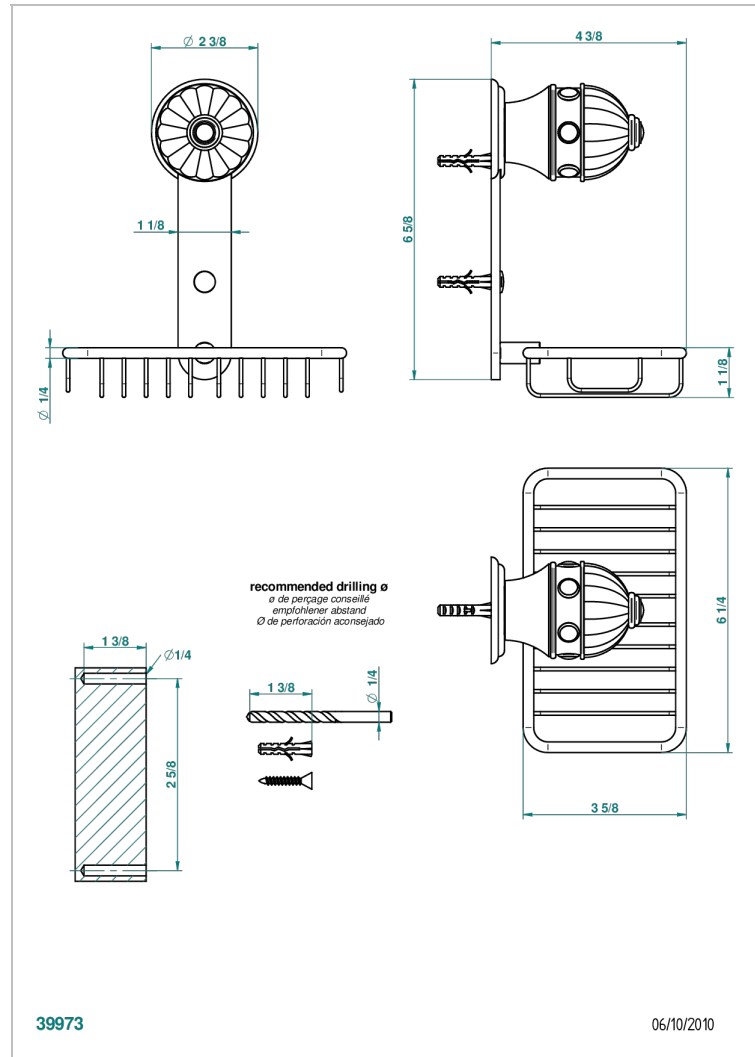

AMBOISE MALACHITE

A1J-620

Soap basket, wall mounted 6"1/4 x 3"5/8

CHARACTERISTIC

- Amboise Malachite
- Soap basket, wall mounted 6"1/4 x 3"5/8

AVAILABLE FINITIONS

Black nickel - D24

Blush PVD - H62