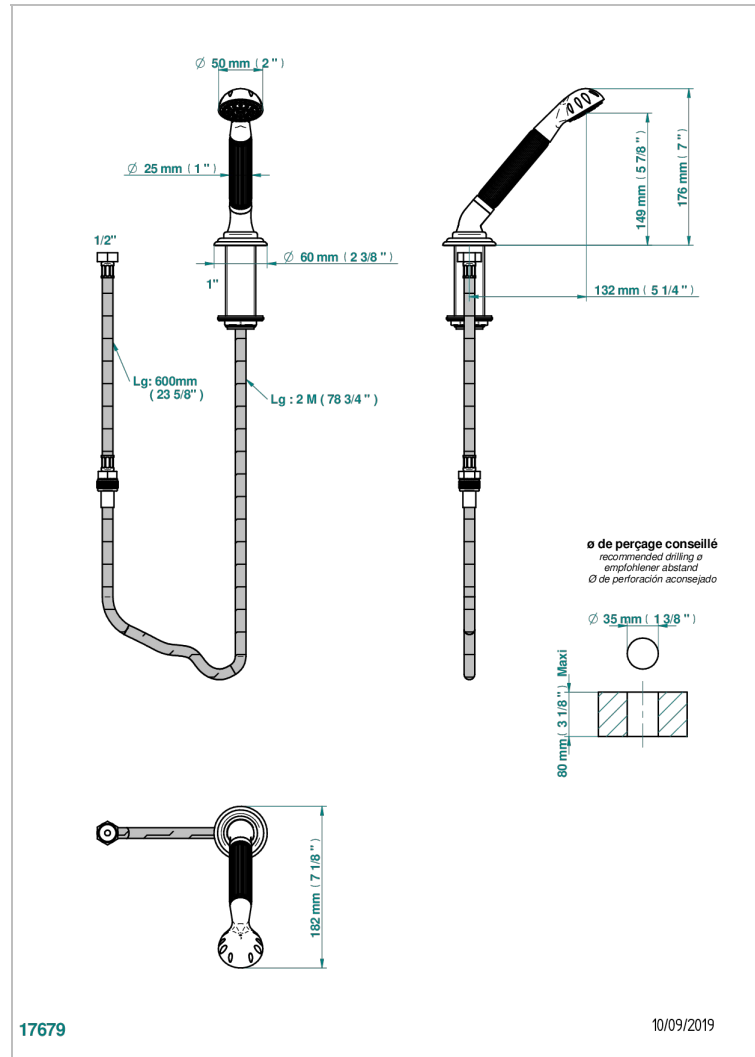

AMBOISE MALACHITE

A1J-60A

Deck mounted hand shower, with hose

CHARACTERISTIC

- Amboise Malachite
- Deck mounted hand shower, with hose

TECHNICAL SPECS

- Recommandé : 3 bars (max. 5 bars) - Advised : 43,5 psi (max. 72 psi)
- 9,5 l/min à 3 bars (2.5 gpm at 43.5 psi)

AVAILABLE FINITIONS

Black nickel - D24

Blush PVD - H62

Brass color PVD - H49

Brown bronze color PVD - F33

Chrome polished - A02

Chrome polished / gold polished - G02

Gold color PVD - H52