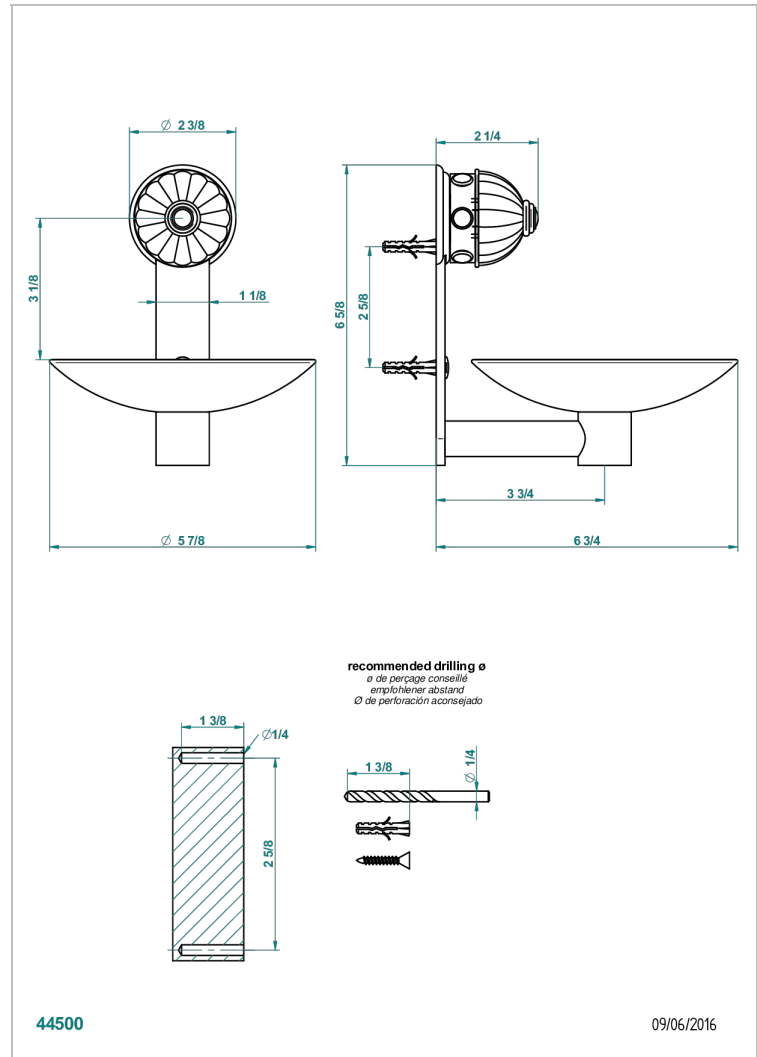

AMBOISE MALACHITE

A1J-546GM

Soap dish, wall mounted, 6" diameter

CHARACTERISTIC

- Amboise Malachite
- Soap dish, wall mounted, 6" diameter

AVAILABLE FINITIONS

Black nickel - D24
Blush PVD - H62
Brass color PVD - H49
Brown bronze color PVD - F33
Chrome polished - A02
Chrome polished / gold polished - G02