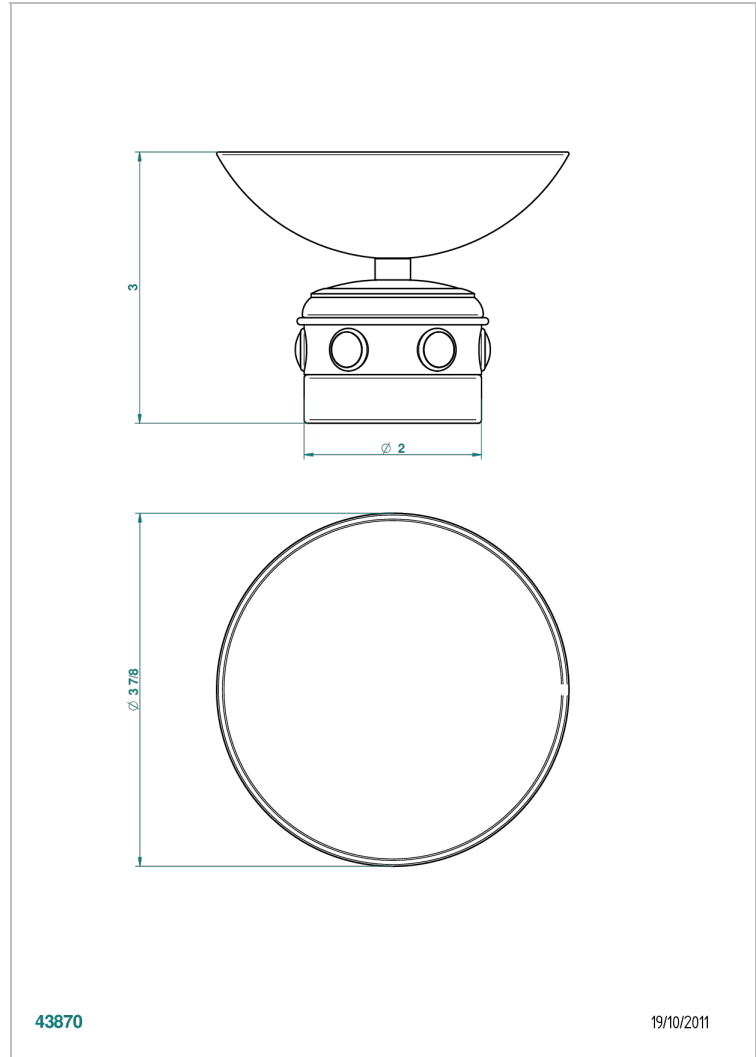

AMBOISE MALACHITE

A1J-544

Soap dish, freestanding , 4" diameter

43870

19/10/2011

CHARACTERISTIC

- Amboise Malachite
- Soap dish, freestanding , 4" diameter

AVAILABLE FINITIONS