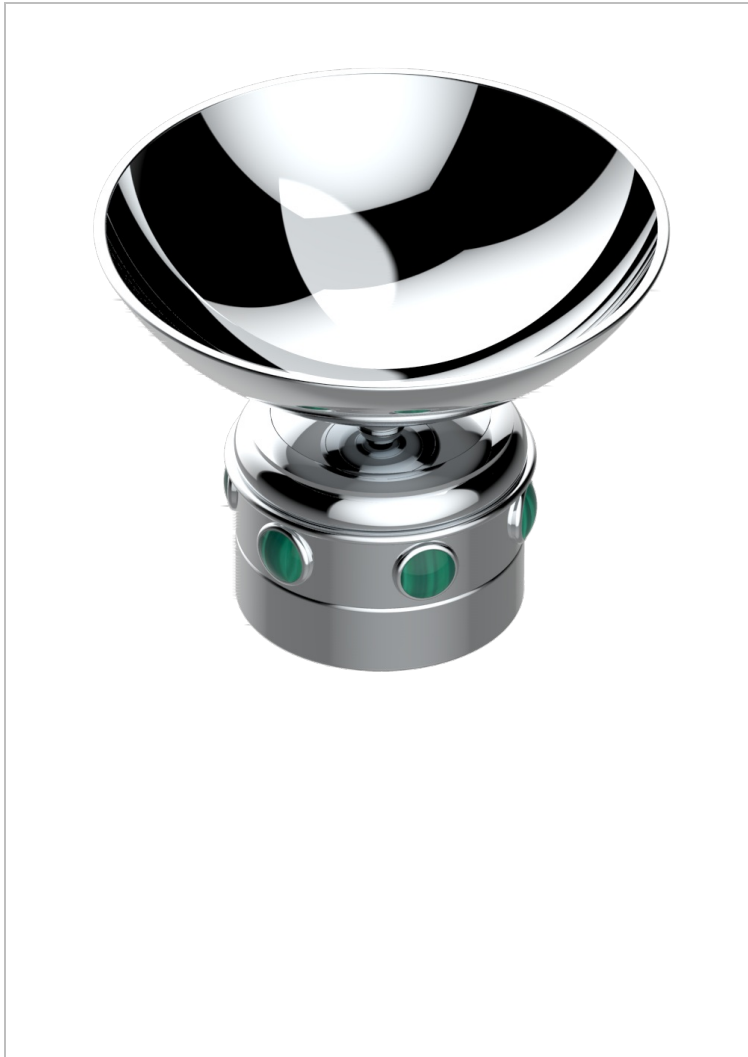

AMBOISE MALACHITE

A1J-544

Soap dish, freestanding , 4" diameter

43870

19/10/2011

CHARACTERISTIC

- Amboise Malachite
- Soap dish, freestanding , 4" diameter

AVAILABLE FINITIONS

Black nickel - D24
Blush PVD - H62
Brass color PVD - H49
Brown bronze color PVD - F33
Chrome polished - A02
Chrome polished / gold polished - G02

Gold color PVD - H52
Gold mat - F07
Gold polished - F01
Gold satiney - F03
Graphite PVD - H64
Matt Umber PVD - H67

Matt blush PVD - H60
Matt brass color PVD - H50
Matt brown bronze color PVD - F34
Matt chrome (American satin) - C02
Matt gold color PVD - H53
Matt graphite PVD - H65

Matt nickel (American satin) - C01
Matt nickel color PVD - H56
Nickel antique / Sovereign - H28
Nickel color PVD - H55
Nickel polished - B01
Rose Gold - F27

Satin chrome - C03
Silver rhodium - F18
Soft gold - F30
Soft matt gold - F31
Soft satin gold - F32
Umber PVD - H66