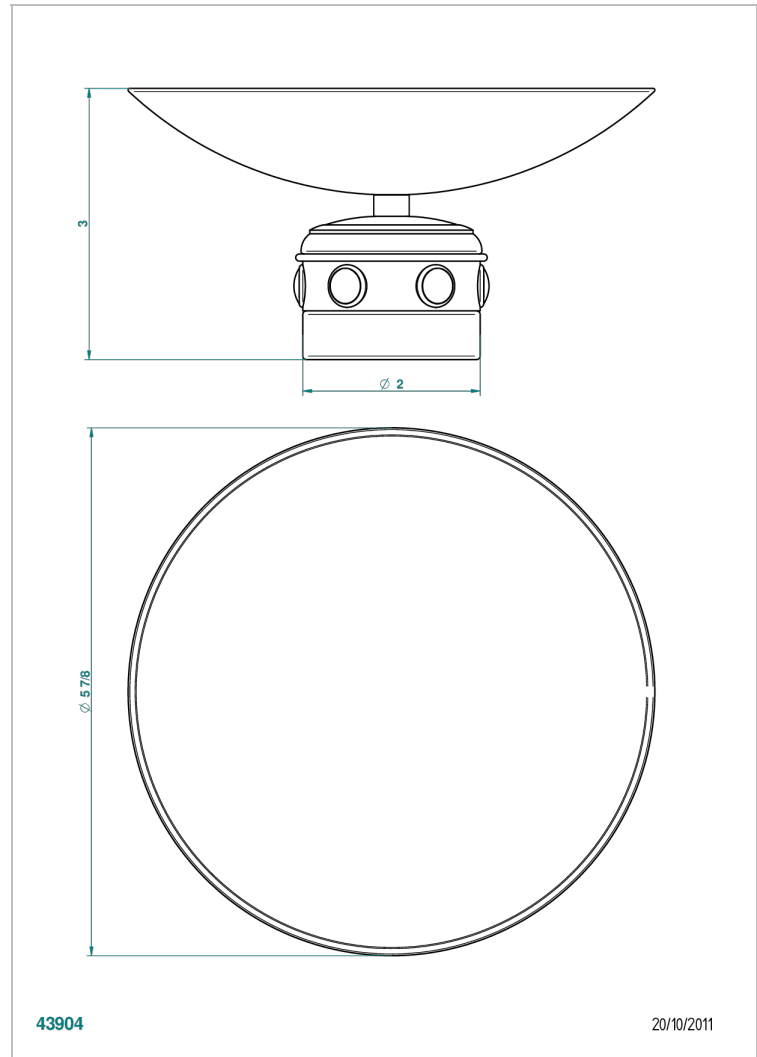

# AMBOISE MALACHITE

A1J-544GM

Soap dish, freestanding , 6" diameter

## CHARACTERISTIC

- Amboise Malachite
- Soap dish, freestanding , 6" diameter