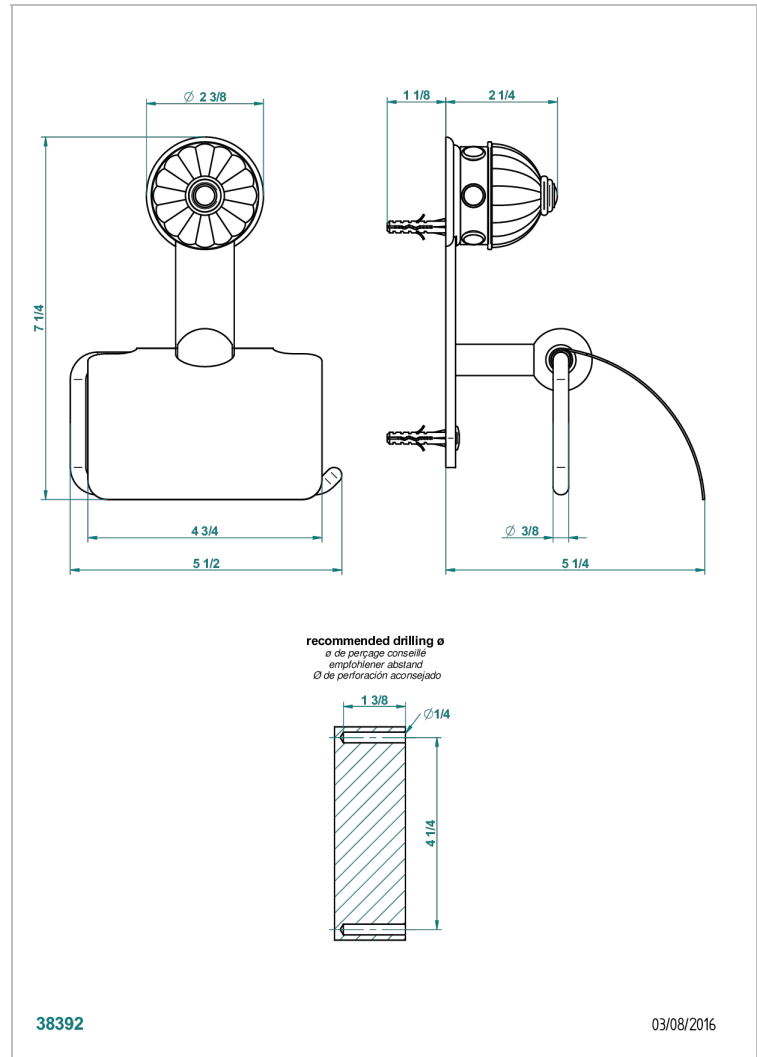

AMBOISE MALACHITE

A1J-538AC

Toilet paper holder, single mount with cover

38392

03/08/2016

CHARACTERISTIC

- Amboise Malachite
- Toilet paper holder, single mount with cover

AVAILABLE FINITIONS