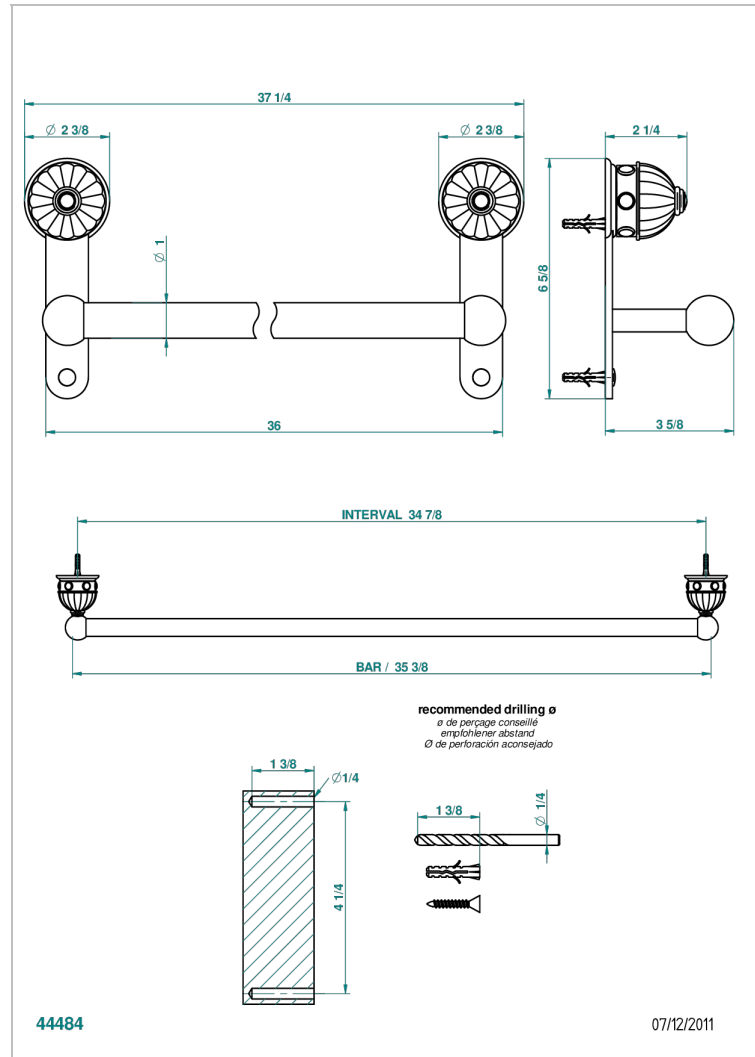

# AMBOISE MALACHITE

A1J-526

Towel bar, 35 1/2" long

## CHARACTERISTIC

- Amboise Malachite
- Towel bar, 35 1/2" long