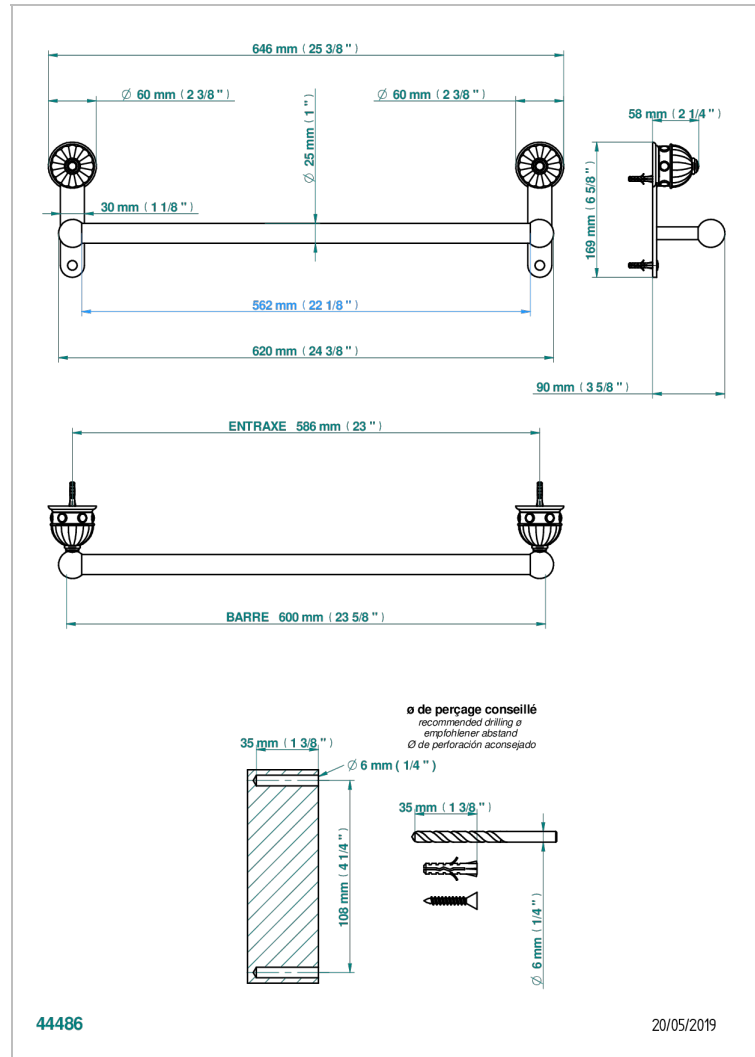

# AMBOISE MALACHITE

A1J-526/60

Towel bar, 24" long

## CHARACTERISTIC

- Amboise Malachite
- Towel bar, 24" long