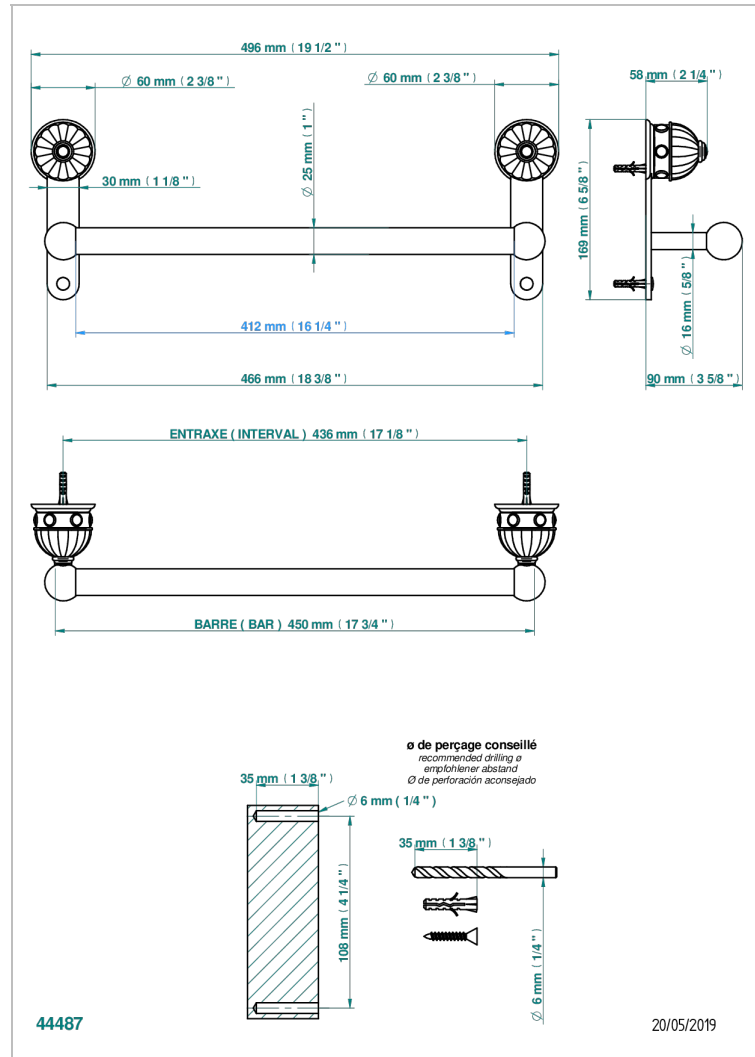

AMBOISE MALACHITE

A1J-526/45

Towel bar, 18" long

CHARACTERISTIC

- Amboise Malachite
- Towel bar, 18" long

AVAILABLE FINITIONS

Black nickel - D24

Blush PVD - H62