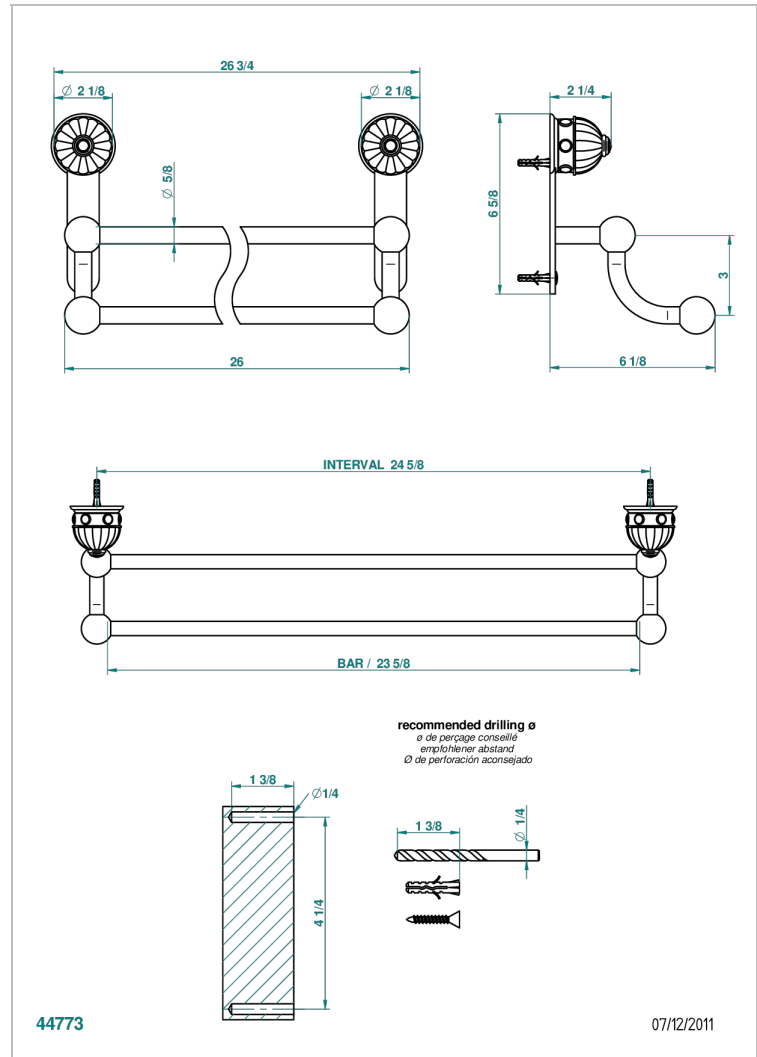

AMBOISE MALACHITE

A1J-516/60

Double towel bar, 24" long

CHARACTERISTIC

- Amboise Malachite
- Double towel bar, 24" long

AVAILABLE FINITIONS

Black nickel - D24
 Blush PVD - H62
 Brass color PVD - H49
 Brown bronze color PVD - F33
 Chrome polished - A02
 Chrome polished / gold polished - G02