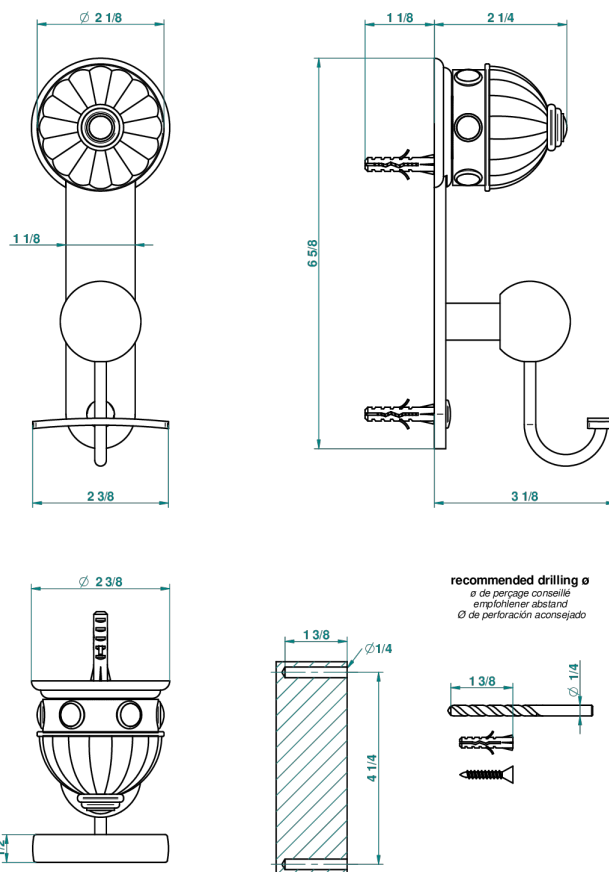

AMBOISE MALACHITE

A1J-510

Robe hook

44454

14/11/2012

CHARACTERISTIC

- Amboise Malachite
- Robe hook

AVAILABLE FINITIONS