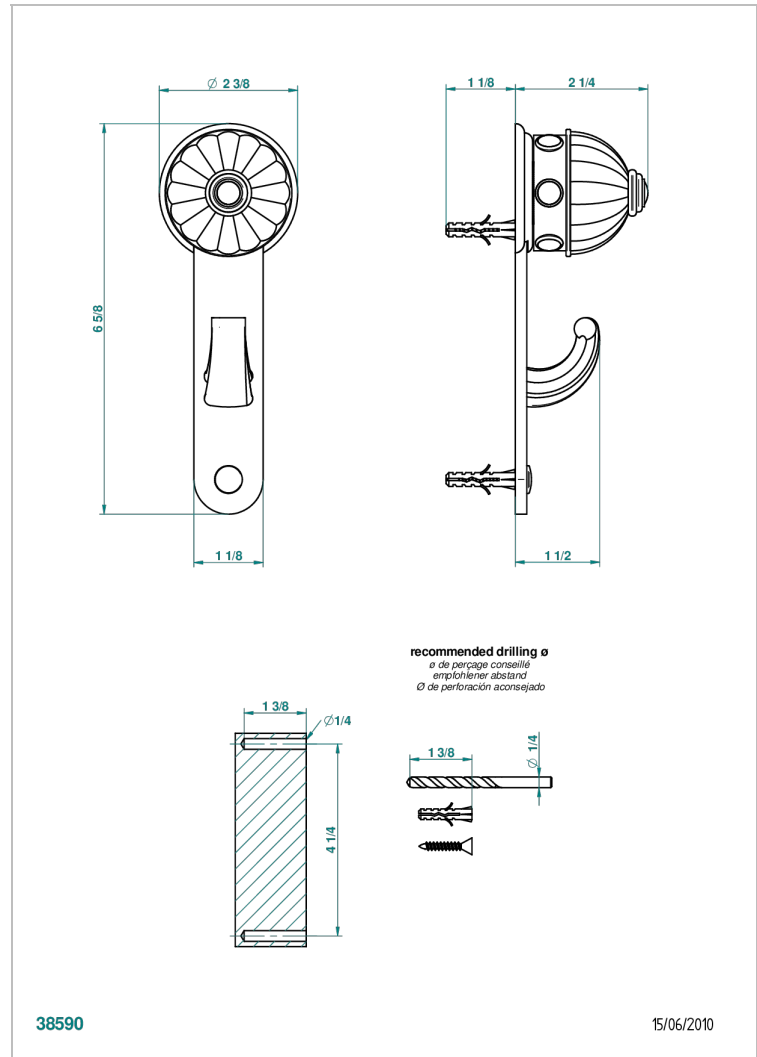

AMBOISE MALACHITE

A1J-508

Robe hook single small

38590

15/06/2010

CHARACTERISTIC

- Amboise Malachite
- Robe hook single small

AVAILABLE FINITIONS