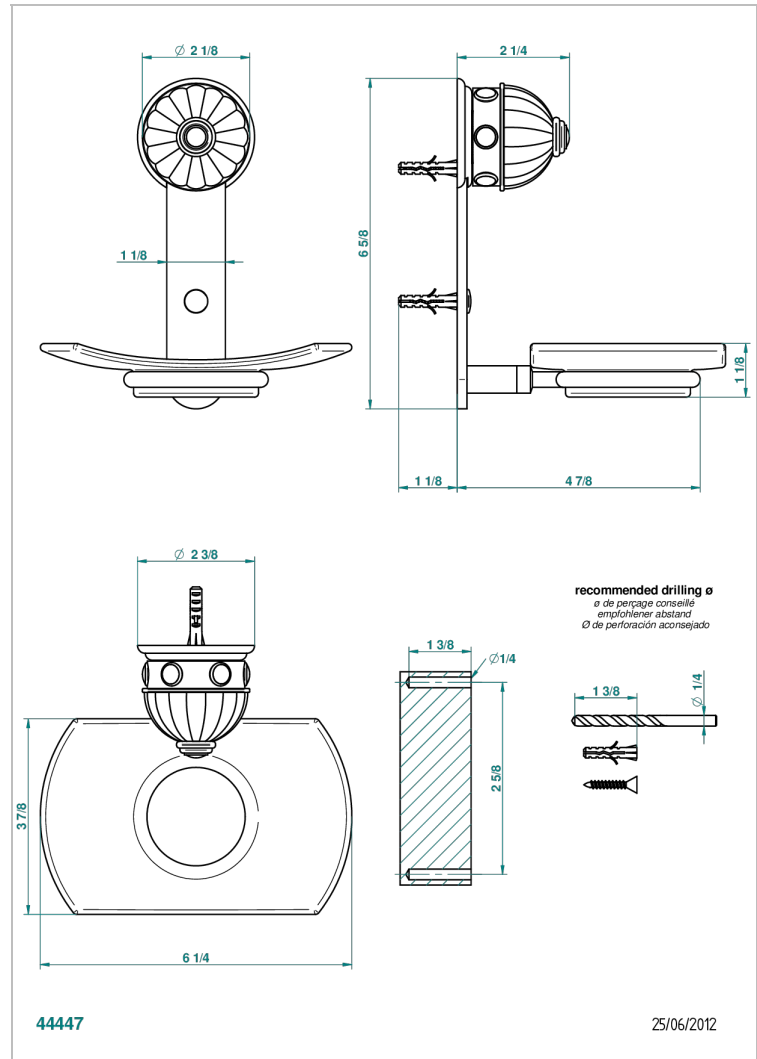

# AMBOISE MALACHITE

A1J-500

Glass soap dish, wall mounted

## CHARACTERISTIC

- Amboise Malachite
- Glass soap dish, wall mounted