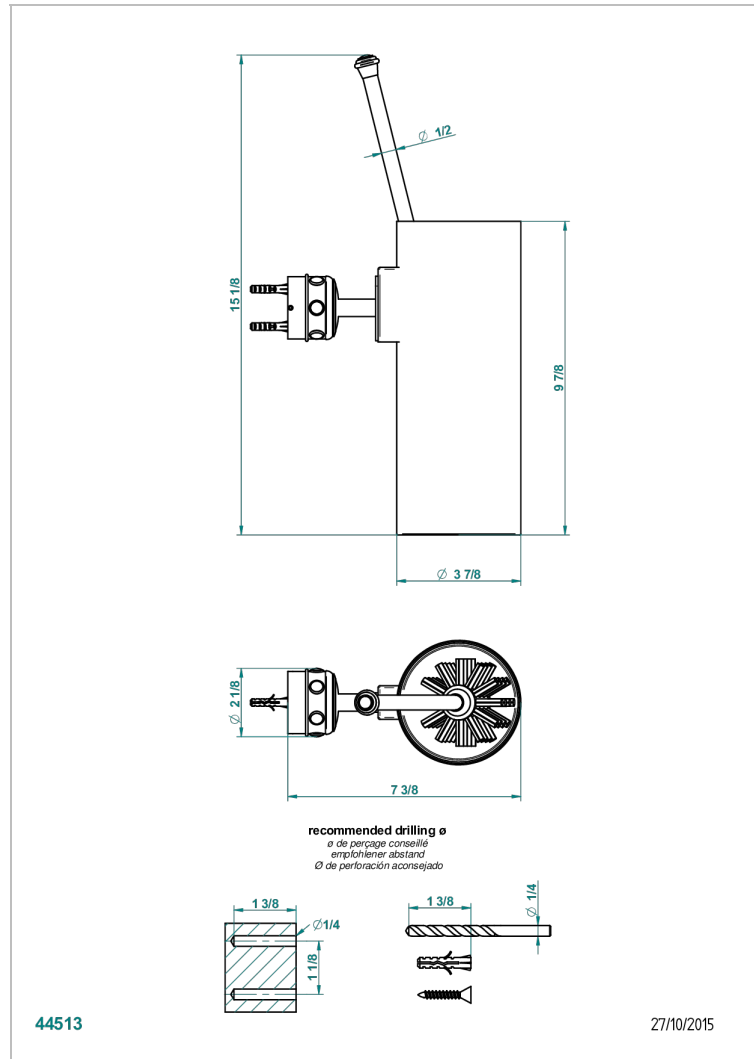

AMBOISE MALACHITE

A1J-4720

Wall mounted toilet brush holder

CHARACTERISTIC

- Amboise Malachite
- Wall mounted toilet brush holder

AVAILABLE FINITIONS

Black nickel - D24

Blush PVD - H62