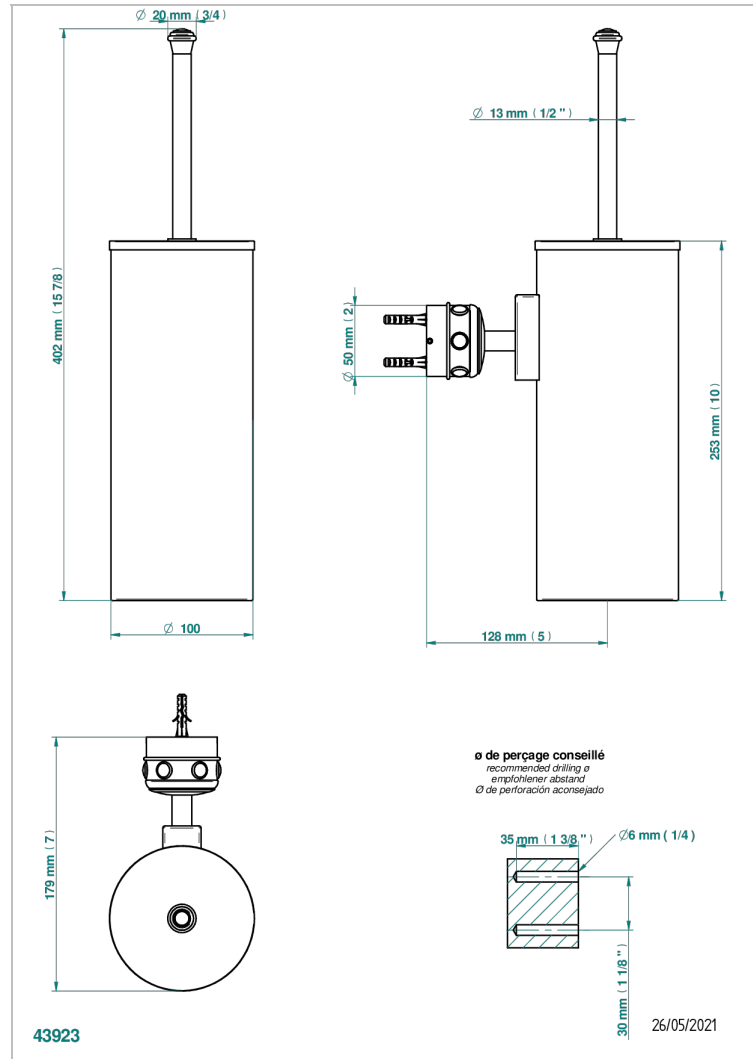

AMBOISE MALACHITE

A1J-4720C

Metal toilet brush holder with brush with cover wall mounted

CHARACTERISTIC

- Amboise Malachite
- Metal toilet brush holder with brush with cover wall mounted

AVAILABLE FINITIONS