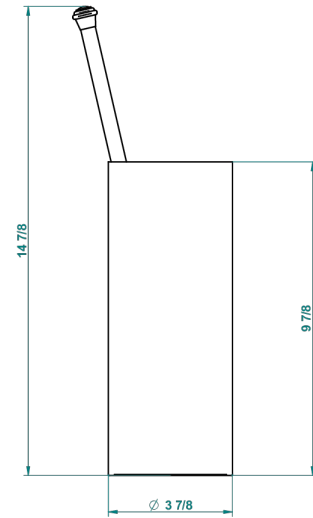

# AMBOISE MALACHITE

A1J-4700

Free standing toilet brush holder

THG<sup>®</sup>  
PARIS

38751

05/10/2015