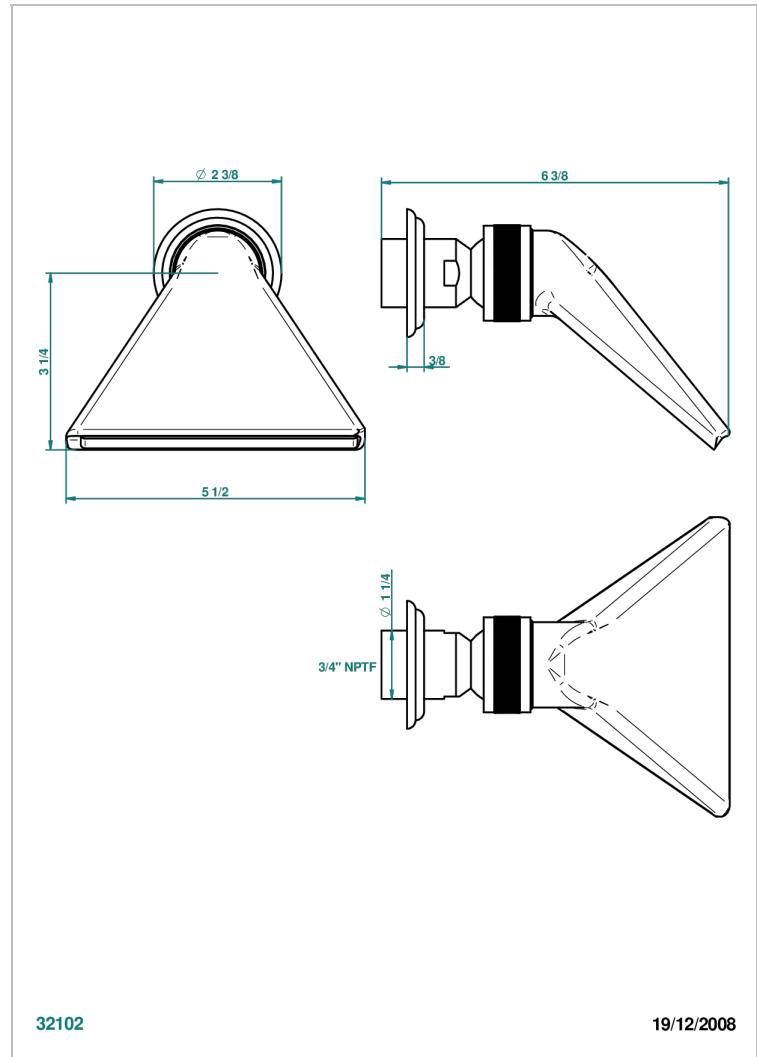

AMBOISE MALACHITE

A1J-3640/US

Shower head, cast deluge with 3/4" connection

CHARACTERISTIC

- Amboise Malachite
- Shower head, cast deluge with 3/4" connection

AVAILABLE FINITIONS

Black nickel - D24
Blush PVD - H62
Brass color PVD - H49
Brown bronze color PVD - F33
Chrome polished - A02
Chrome polished / gold polished - G02