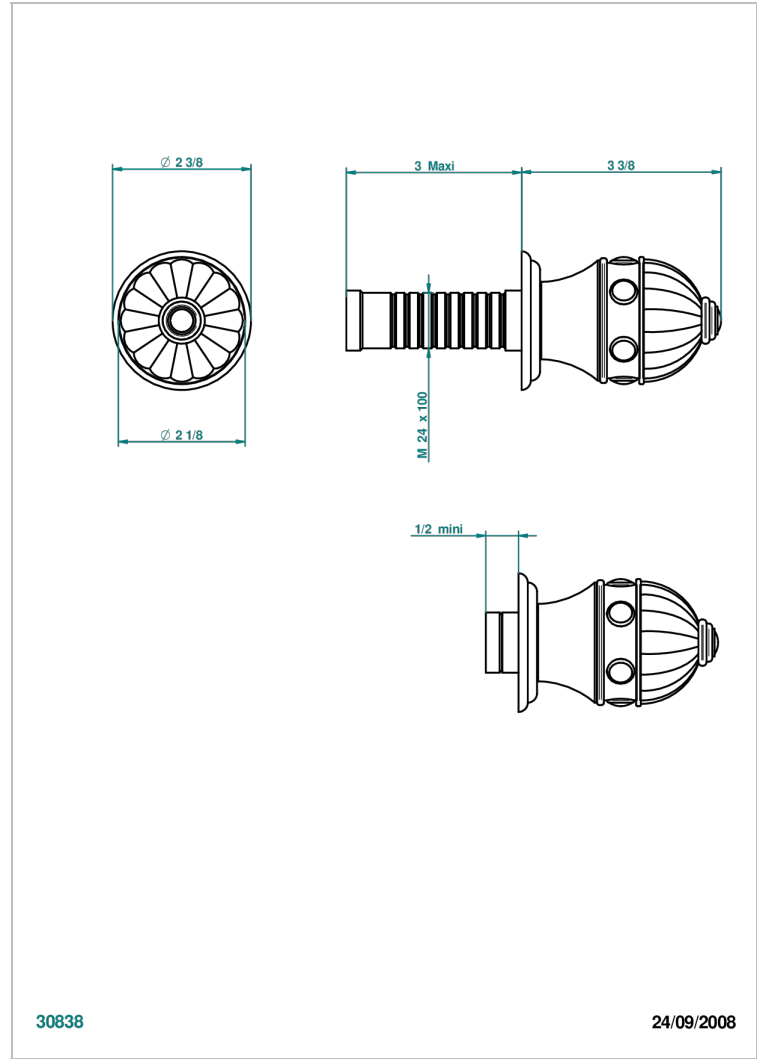

AMBOISE MALACHITE

A1J-30B

Wall volume control 30 & 32 trim

THG[®]
PARIS

30838

24/09/2008

CHARACTERISTIC

- Amboise Malachite
- Wall volume control 30 & 32 trim

RELATED SKU'S

- Ref. G00-32CUSA 3/4" Volume control wall valve with ceramic cartridge
- Ref. G00-32HUSA 3/4" Volume control wall valve with ceramic cartridge counterclockwise
- Ref. G00-30CUSA 1/2" volume control wall valve with ceramic cartridge
- Ref. G00-30HUSA 1/2" Volume control wall valve with ceramic cartridge counterclockwise