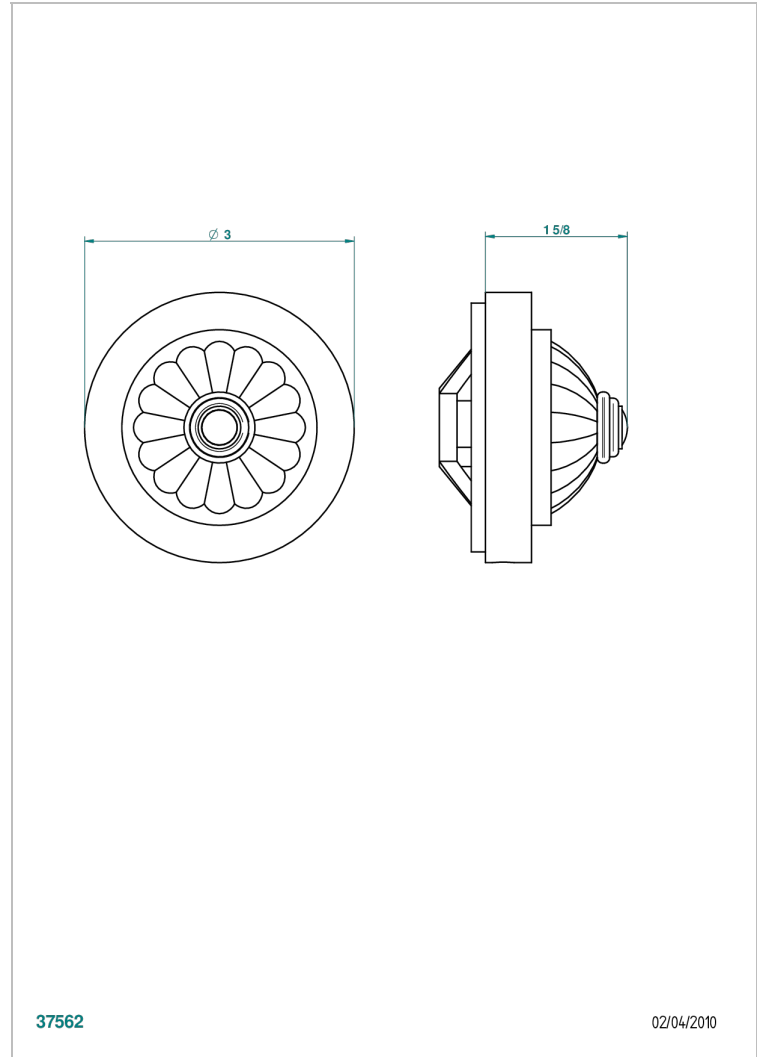

# AMBOISE MALACHITE

A1J-301GEBUS

Control knob for Geberit waste overflow

37562

02/04/2010

## CHARACTERISTIC

- Amboise Malachite
- Control knob for Geberit waste overflow