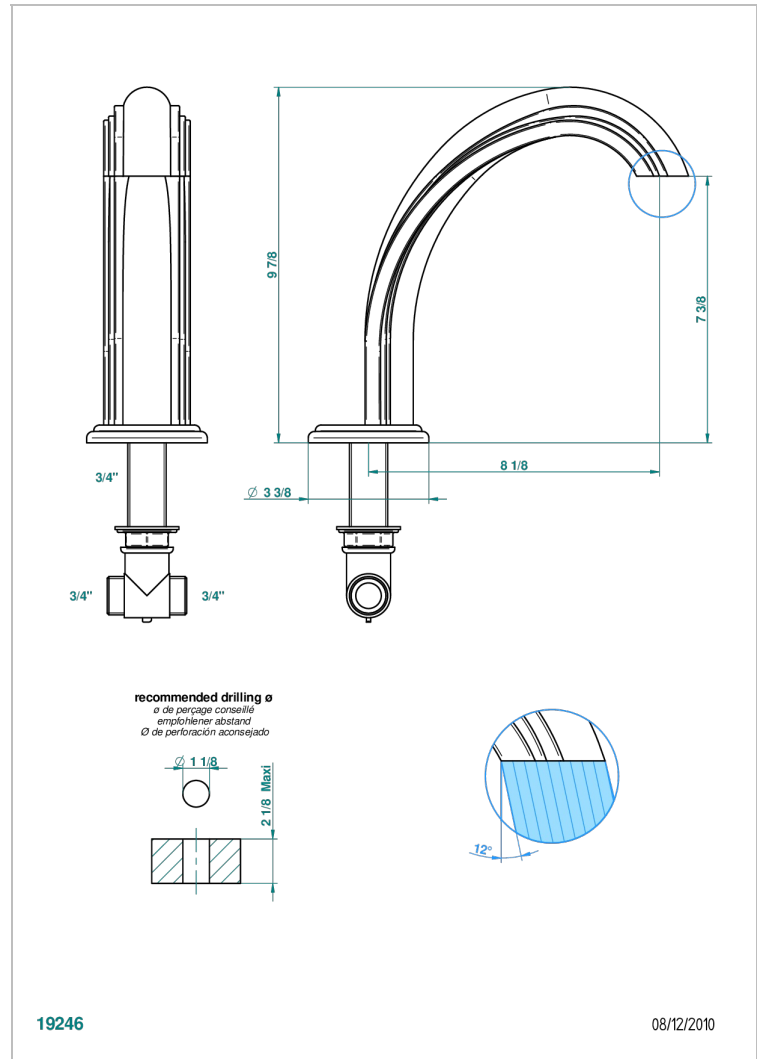

AMBOISE MALACHITE

A1J-29SG

Bathtub spout

THG[®]
PARIS

CHARACTERISTIC

- Amboise Malachite
- Bathtub spout

AVAILABLE FINITIONS

Black nickel - D24
Blush PVD - H62
Brass color PVD - H49
Brown bronze color PVD - F33
Chrome polished - A02
Chrome polished / gold polished - G02