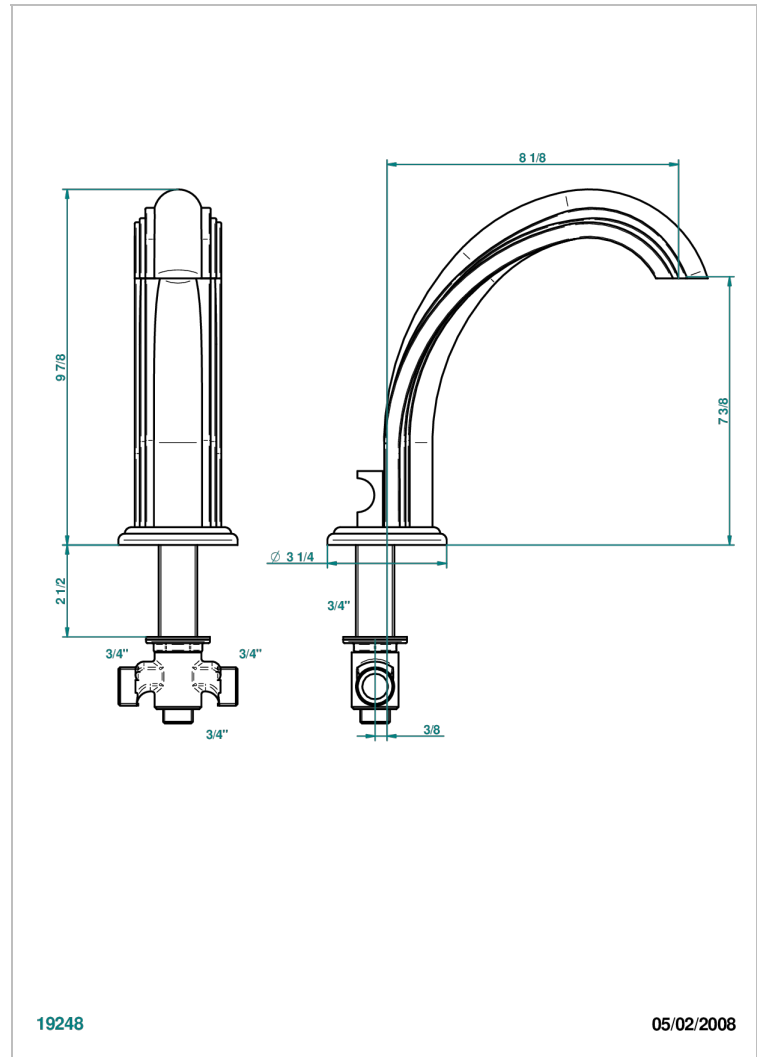

AMBOISE MALACHITE

A1J-29SGI

Tub spout with integral diverter

19248

05/02/2008

CHARACTERISTIC

- Amboise Malachite
- Tub spout with integral diverter

AVAILABLE FINITIONS