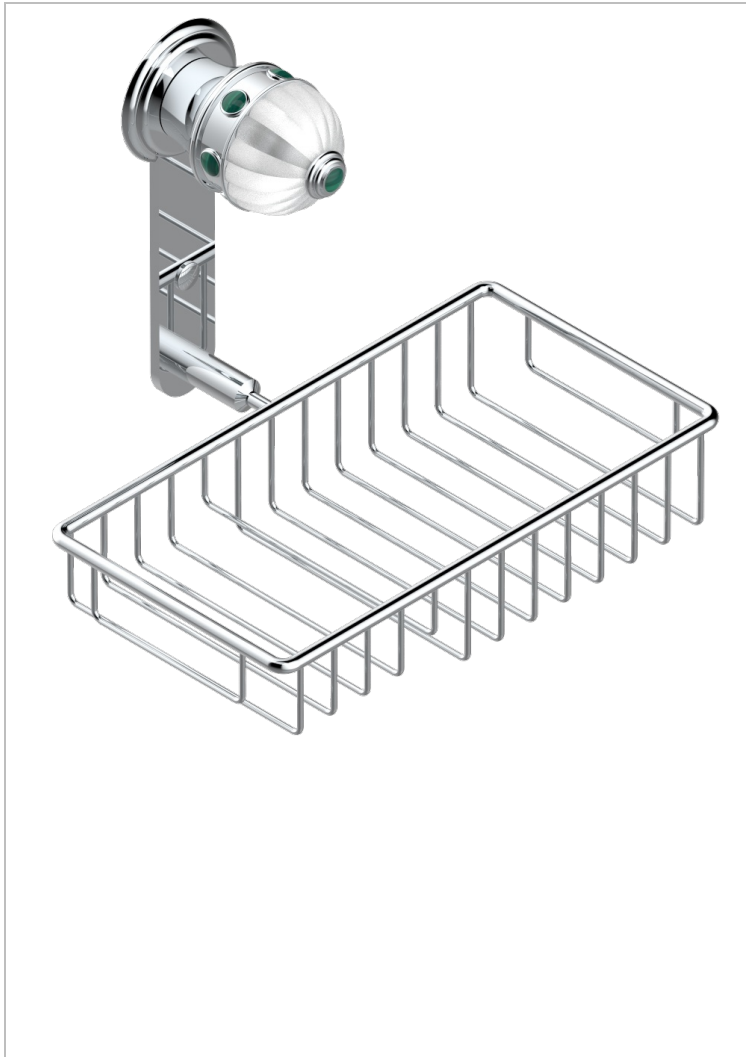

# AMBOISE MALACHITE

A1J-2620

Soap and sponge holder, wall mounted

THG<sup>®</sup>  
PARIS

## CHARACTERISTIC

- Amboise Malachite
- Soap and sponge holder, wall mounted