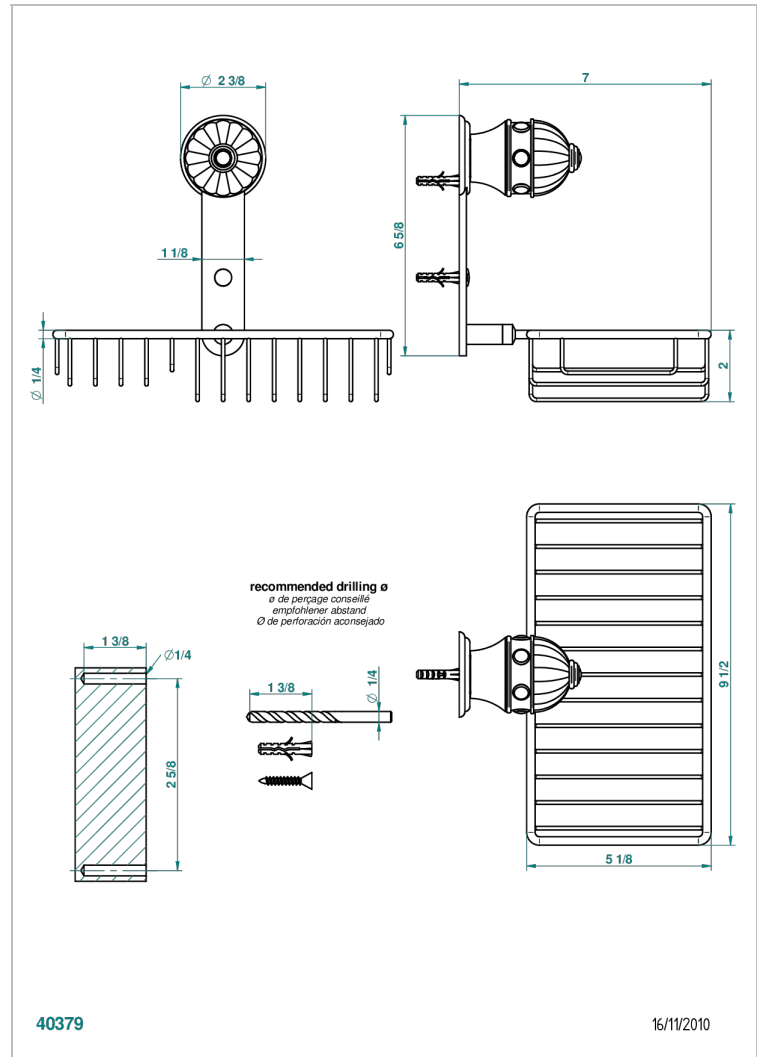

# AMBOISE MALACHITE

A1J-2620

Soap and sponge holder, wall mounted

THG<sup>®</sup>  
PARIS

## CHARACTERISTIC

- Amboise Malachite
- Soap and sponge holder, wall mounted