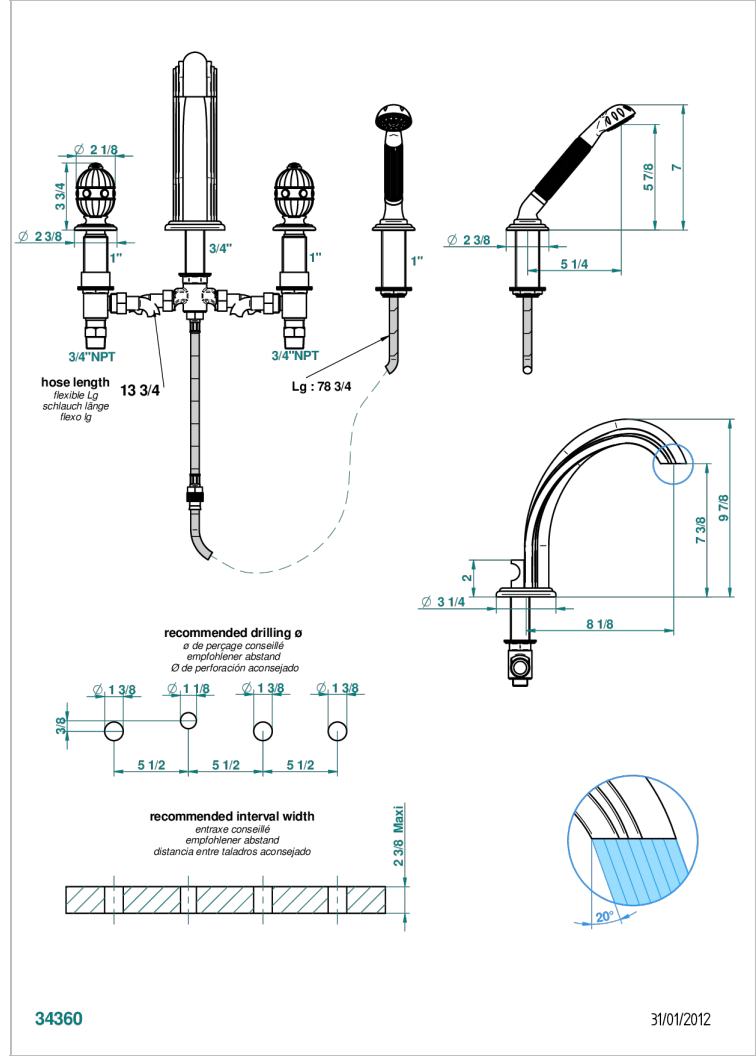

# AMBOISE MALACHITE

A1J-112BSGUS

Roman tub set with diverter spout and handshower, 3/4" valves