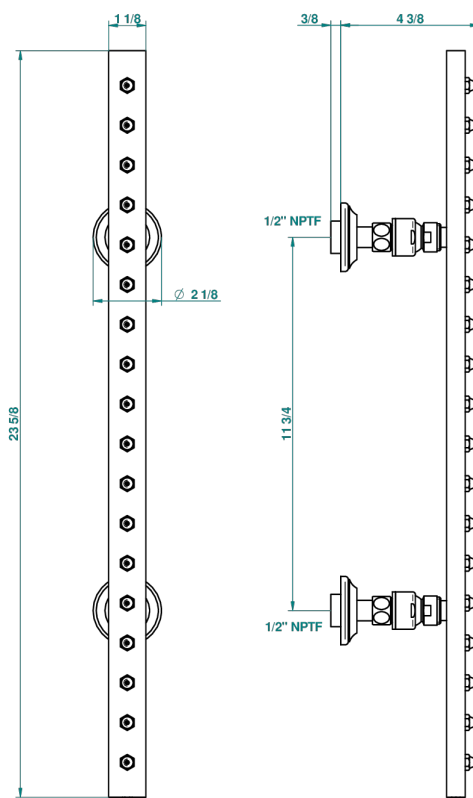

BROADWAY WITH WHITE PORCELAIN LEVER HANDLES

A04-900/US

Rain-bar, rectangular with 18 picots, 23 1/2" long - with easyclean system

17513

22/01/2009

CHARACTERISTIC

- Broadway with white porcelain lever handles
- Rain-bar, rectangular with 18 picots, 23 1/2" long - with easyclean system

TECHNICAL SPECS

- Recommandé : 3 bars (max. 5 bars) - Advised : 43,5 psi (max. 72 psi)
- 8 l/min à 3 bars (2.12 gpm at 43.5 psi)

AVAILABLE FINITIONS

Black nickel - D24
Blush PVD - H62
Brass color PVD - H49
Brown bronze color PVD - F33
Chrome polished - A02
Chrome polished / gold polished - G02