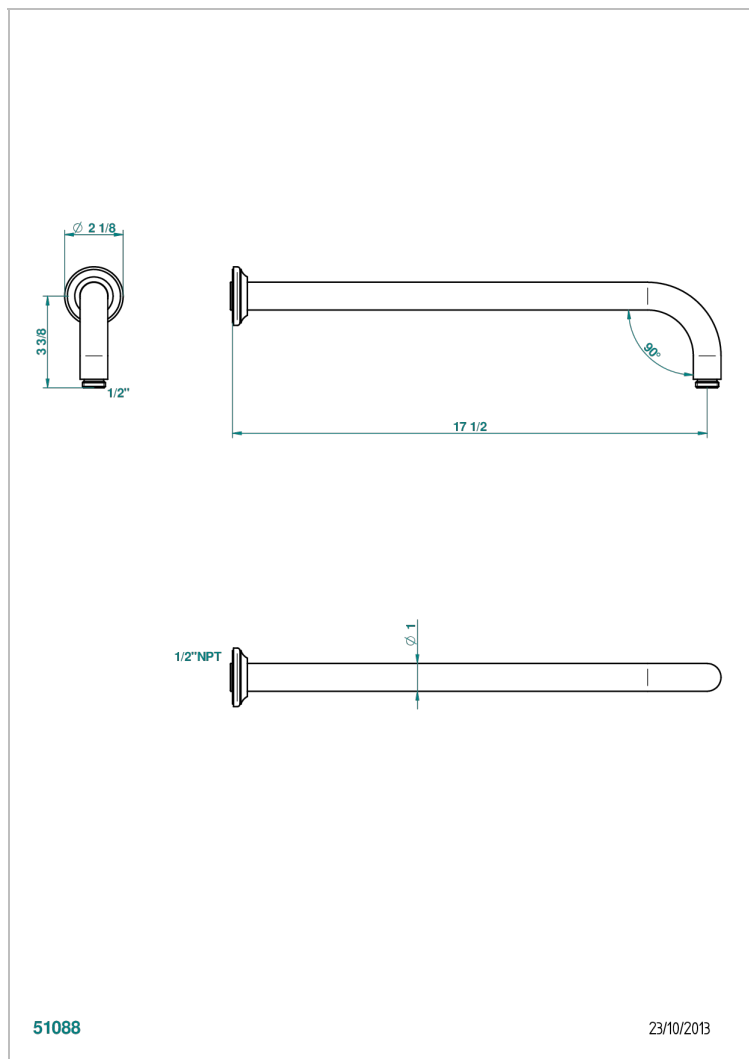

BROADWAY WITH WHITE PORCELAIN LEVER HANDLES

A04-84L/US

Horizontal shower arm, 90°, lg: 17"

51088

23/10/2013

CHARACTERISTIC

- Broadway with white porcelain lever handles
- Horizontal shower arm, 90°, lg: 17"

Nickel antique / Sovereign - H28

Nickel color PVD - H55

Nickel polished - B01

Rose Gold - F27

Satin chrome - C03

Silver polished, antique - H03

Silver rhodium - F18

Soft gold - F30