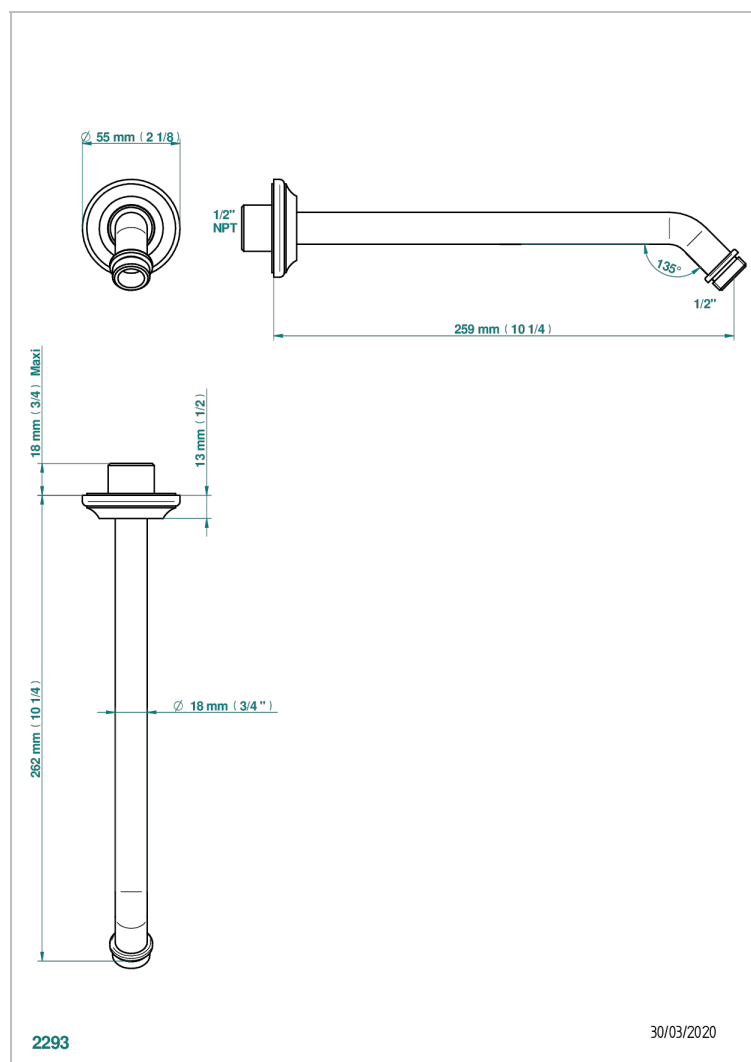

BROADWAY WITH WHITE PORCELAIN LEVER HANDLES

A04-84/US

Horizontal shower arm, 45°, lg: 10"

CHARACTERISTIC

- Broadway with white porcelain lever handles
- Horizontal shower arm, 45°, lg: 10"

AVAILABLE FINITIONS

Nickel color PVD - H55

Nickel polished - B01

Rose Gold - F27

Satin chrome - C03

Silver polished, antique - H03

Silver rhodium - F18

Soft gold - F30