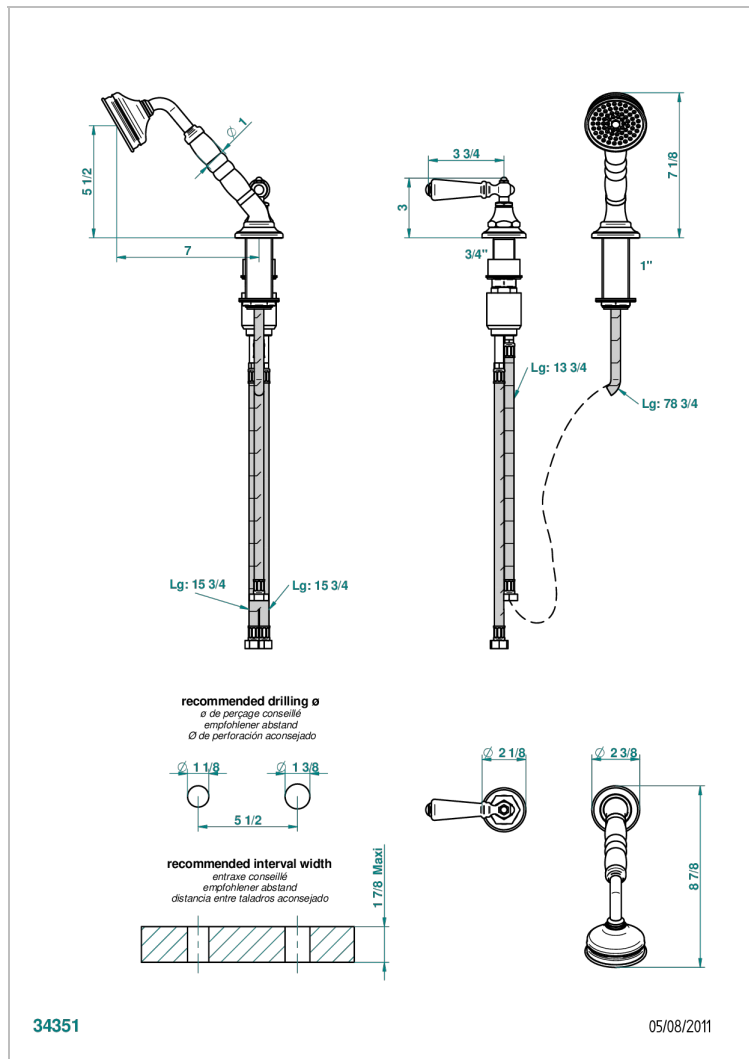

BROADWAY WITH WHITE PORCELAIN LEVER HANDLES

A04-6532/60A

Deck mounted mixer with handshower, progressive cartridge

CHARACTERISTIC

- Broadway with white porcelain lever handles
- Deck mounted mixer with handshower, progressive cartridge

TECHNICAL SPECS

- Recommandé : 3 bars (max. 5 bars) - Advised : 43,5 psi (max. 72 psi)
- 9,5 l/min à 3 bars (2.5 gpm at 43.5 psi)

AVAILABLE FINITIONS

Black nickel - D24

Blush PVD - H62

Brass color PVD - H49