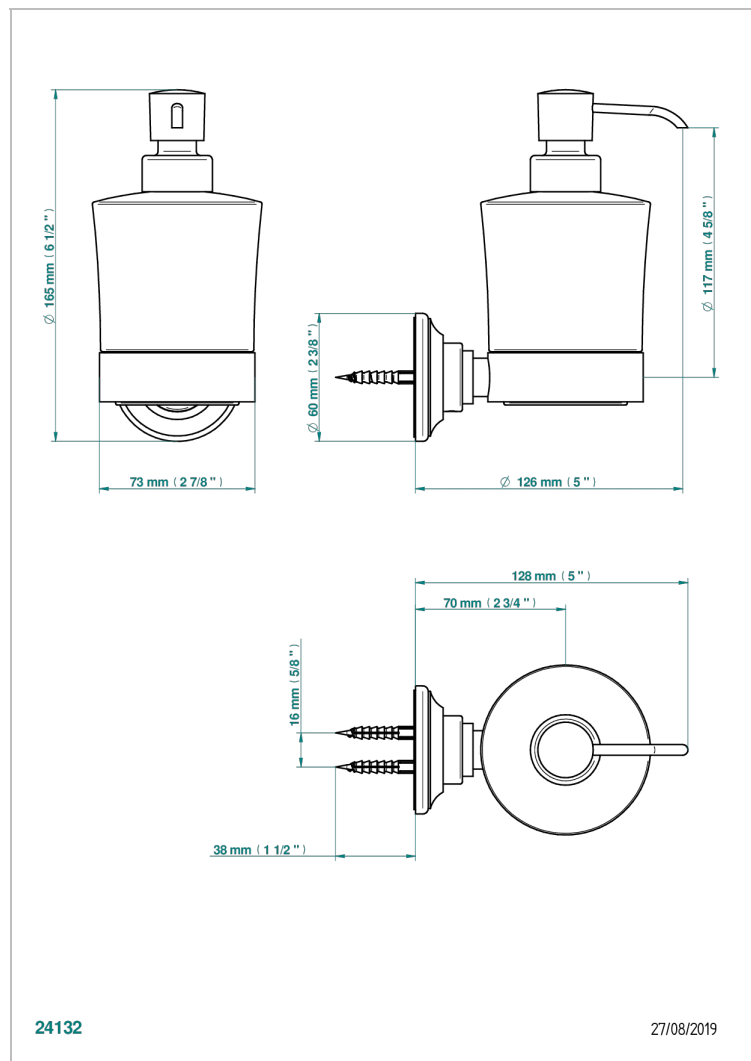

BROADWAY WITH WHITE PORCELAIN LEVER HANDLES

A04-613

Liquid soap dispenser

CHARACTERISTIC

- Broadway with white porcelain lever handles
- Liquid soap dispenser

AVAILABLE FINITIONS

Black nickel - D24
Blush PVD - H62
Brass color PVD - H49
Brown bronze color PVD - F33
Chrome polished - A02
Chrome polished / gold polished - G02