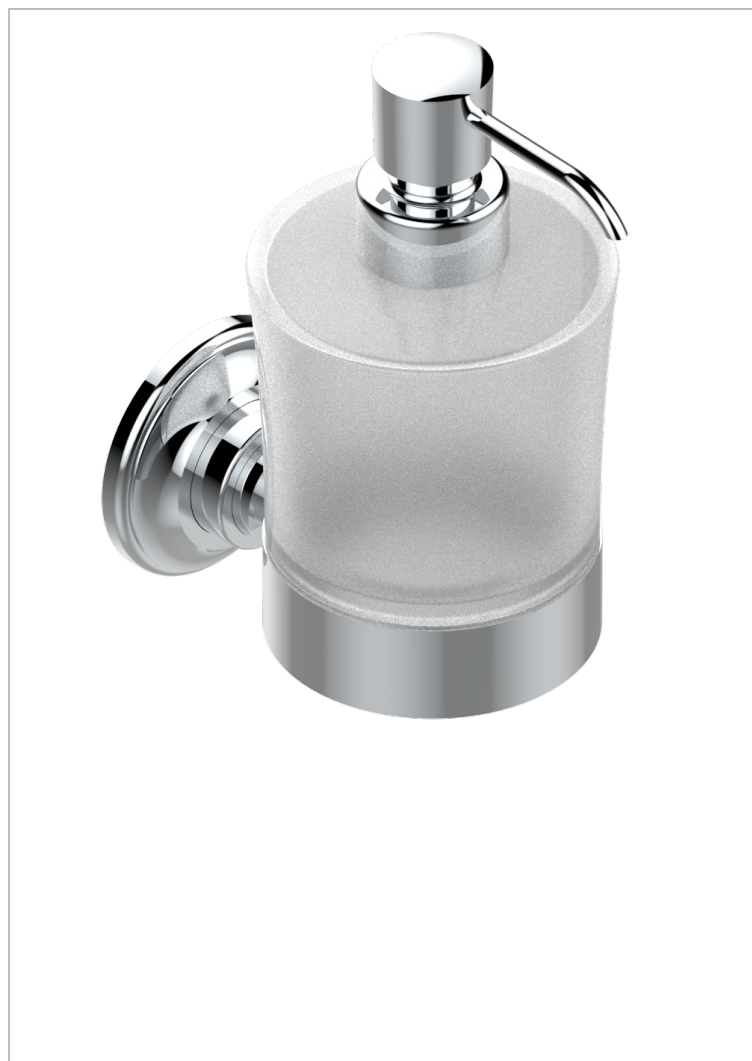

BROADWAY WITH WHITE PORCELAIN LEVER HANDLES

A04-613

Liquid soap dispenser

CHARACTERISTIC

- Broadway with white porcelain lever handles
- Liquid soap dispenser

AVAILABLE FINITIONS

Black nickel - D24
Blush PVD - H62
Brass color PVD - H49
Brown bronze color PVD - F33
Chrome polished - A02
Chrome polished / gold polished - G02

Copper antique matt, coated - H07
Gold color PVD - H52
Gold mat - F07
Gold polished - F01
Gold satiny - F03
Graphite PVD - H64

Light coated bronze - D01
Matt Umber PVD - H67
Matt blush PVD - H60
Matt brass color PVD - H50
Matt brown bronze color PVD - F34
Matt chrome (American satin) - C02

Matt gold color PVD - H53
Matt graphite PVD - H65
Matt nickel (American satin) - C01
Matt nickel color PVD - H56
Nickel antique / Sovereign - H28
Nickel color PVD - H55

Nickel polished - B01
Rose Gold - F27
Satin chrome - C03
Silver polished, antique - H03
Silver rhodium - F18
Soft gold - F30