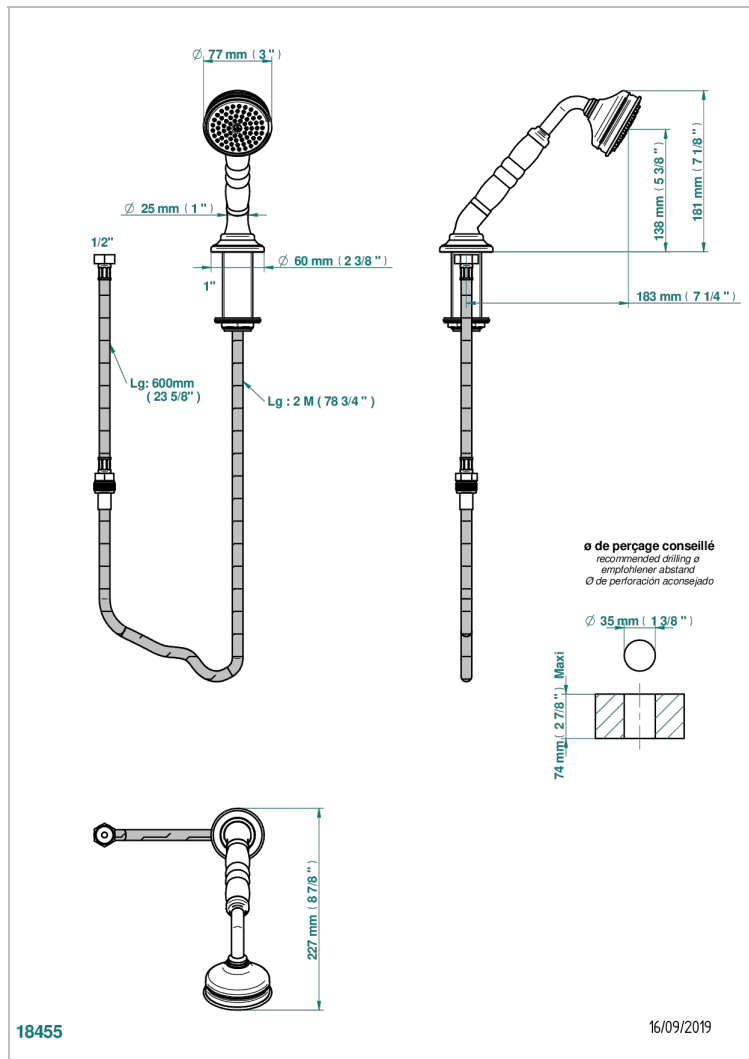

BROADWAY WITH WHITE PORCELAIN LEVER HANDLES

A04-60A

Deck mounted hand shower, with hose

CHARACTERISTIC

- Broadway with white porcelain lever handles
- Deck mounted hand shower, with hose

TECHNICAL SPECS

- Recommandé : 3 bars (max. 5 bars) - Advised : 43,5 psi (max. 72 psi)
- 9,5 l/min à 3 bars (2.5 gpm at 43.5 psi)

AVAILABLE FINITIONS

Black nickel - D24

Blush PVD - H62

Brass color PVD - H49

Brown bronze color PVD - F33

Chrome polished - A02

Chrome polished / gold polished - G02

Copper antique matt, coated - H07

Nickel antique / Sovereign - H28

Nickel color PVD - H55

Nickel polished - B01

Rose Gold - F27

Satin chrome - C03

Silver polished, antique - H03

Silver rhodium - F18

Soft gold - F30