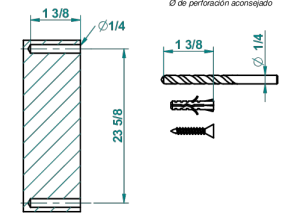

BROADWAY WITH WHITE PORCELAIN LEVER HANDLES

A04-58/US

Slide bar with handshower and elbow

20138

13/08/2015

CHARACTERISTIC

- Broadway with white porcelain lever handles
- Slide bar with handshower and elbow

TECHNICAL SPECS

- Recommandé : 3 bars (max. 5 bars) - Advised : 43,5 psi (max. 72 psi)
- 9,5 l/min à 3 bars (2.5 gpm at 43.5 psi)

AVAILABLE FINITIONS

Black nickel - D24

Blush PVD - H62

Brass color PVD - H49

Brown bronze color PVD - F33

Chrome polished - A02

Chrome polished / gold polished - G02

Copper antique matt, coated - H07

Gold color PVD - H52

Gold mat - F07

Gold polished - F01

Gold satiney - F03

Graphite PVD - H64

Light coated bronze - D01

Matt Umber PVD - H67

Matt blush PVD - H60

Matt brass color PVD - H50

Matt brown bronze color PVD - F34

Matt chrome (American satin) - C02

Matt gold color PVD - H53

Matt graphite PVD - H65

Matt nickel (American satin) - C01

Matt nickel color PVD - H56

Nickel antique / Sovereign - H28

Nickel color PVD - H55

Nickel polished - B01

Rose Gold - F27

Satin chrome - C03

Silver polished, antique - H03

Silver rhodium - F18

Soft gold - F30