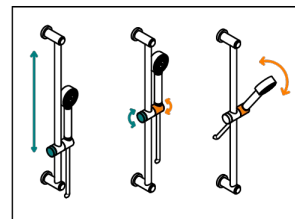

BROADWAY WITH WHITE PORCELAIN LEVER HANDLES

A04-58/US

Slide bar with handshower and elbow

20138

13/08/2015

CHARACTERISTIC

- Broadway with white porcelain lever handles
- Slide bar with handshower and elbow

TECHNICAL SPECS

- Recommandé : 3 bars (max. 5 bars) - Advised : 43,5 psi (max. 72 psi)
- 9,5 l/min à 3 bars (2.5 gpm at 43.5 psi)

AVAILABLE FINITIONS

Black nickel - D24

Blush PVD - H62

Brass color PVD - H49

Brown bronze color PVD - F33

Chrome polished - A02

Chrome polished / gold polished - G02

Copper antique matt, coated - H07

Gold color PVD - H52

Gold mat - F07

Gold polished - F01

Gold satiney - F03

Graphite PVD - H64

Light coated bronze - D01

Matt Umber PVD - H67

Matt blush PVD - H60

Matt brass color PVD - H50

Matt brown bronze color PVD - F34

Matt chrome (American satin) - C02

Matt gold color PVD - H53

Matt graphite PVD - H65

Matt nickel (American satin) - C01

Matt nickel color PVD - H56

Nickel antique / Sovereign - H28

Nickel color PVD - H55

Nickel polished - B01

Rose Gold - F27

Satin chrome - C03

Silver polished, antique - H03

Silver rhodium - F18

Soft gold - F30