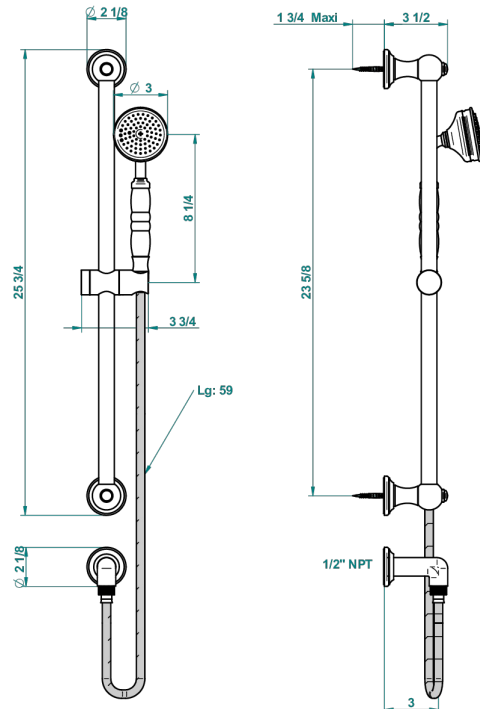

BROADWAY WITH WHITE PORCELAIN LEVER HANDLES

A04-58/US

Slide bar with handshower and elbow

20138

13/08/2015

CHARACTERISTIC

- Broadway with white porcelain lever handles
- Slide bar with handshower and elbow

TECHNICAL SPECS

- Recommandé : 3 bars (max. 5 bars) - Advised : 43,5 psi (max. 72 psi)
- 9,5 l/min à 3 bars (2.5 gpm at 43.5 psi)

AVAILABLE FINITIONS

Black nickel - D24

Blush PVD - H62

Brass color PVD - H49

Brown bronze color PVD - F33

Chrome polished - A02

Chrome polished / gold polished - G02

Copper antique matt, coated - H07

Gold color PVD - H52

Gold mat - F07

Gold polished - F01

Gold satiney - F03

Graphite PVD - H64

Light coated bronze - D01

Matt Umber PVD - H67

Matt blush PVD - H60

Matt brass color PVD - H50

Matt brown bronze color PVD - F34

Matt chrome (American satin) - C02

Matt gold color PVD - H53

Matt graphite PVD - H65

Matt nickel (American satin) - C01

Matt nickel color PVD - H56

Nickel antique / Sovereign - H28

Nickel color PVD - H55

Nickel polished - B01

Rose Gold - F27

Satin chrome - C03

Silver polished, antique - H03

Silver rhodium - F18

Soft gold - F30