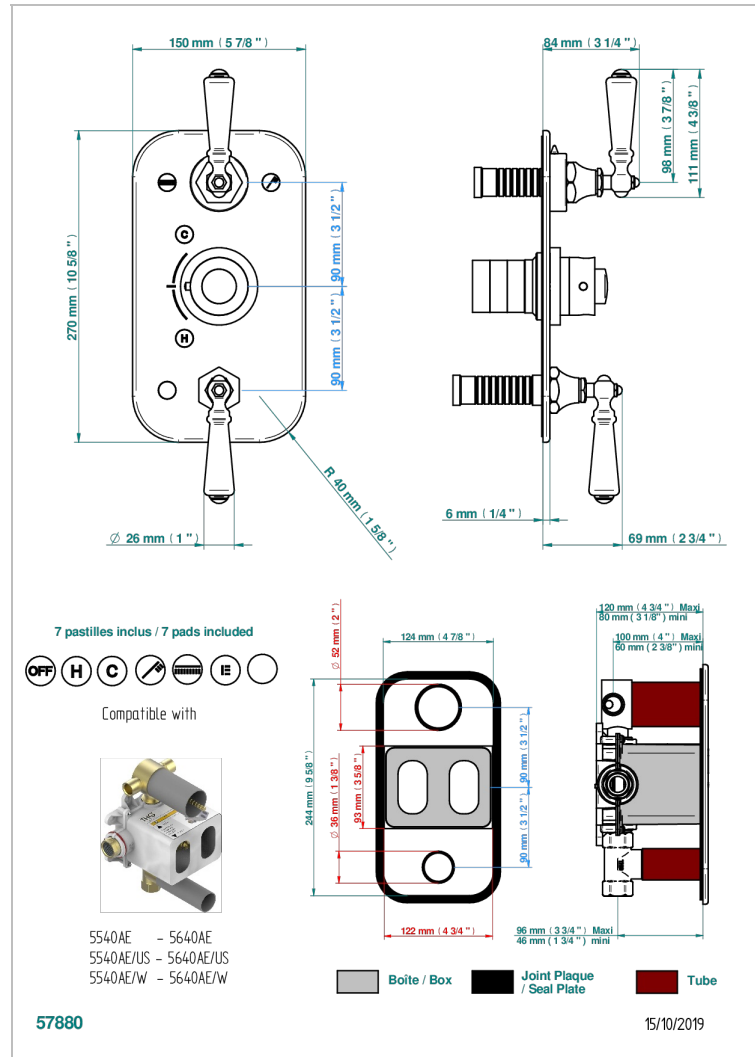

BROADWAY WITH WHITE PORCELAIN LEVER HANDLES

A04-5540BE

Trim for THG thermostat 3 functions , with one off function and 2 outlets and one single off function - rough part supplied with fixing box ref. .5 540AE/US

CHARACTERISTIC

- Built-in thermostatic cover for 5540AE with 3 outputs (1 x 3/4' and 2 x 1/2')
- Requires concealed thermostat Réf. 5540AE - 5540AE/US - 5540AE/W
- Output high : ceramic diverter with 2 functions and stopvalve
- Output downwards : 1/4' turn of 3/4' stopvalve
- For Shower 3 functions - 2 functions can operate simultaneously
- Temperature control knob with security stop at 38°C
- Solid brass plate and knob
- ASME : ASME A112.18.1-2011/CSA B125.1-11
- DVGW : DW-6512CQ0608

STANDARDS

RELATED SKU'S

- Ref. G00-5100G Reinforced stop ring for THG thermostatic with fixing set
- Ref. G00-5540AE/US Thg thermostat with wax cartridge with one stop valve, 2 outlets and another stop valve, delivered with a built-in box, no trim