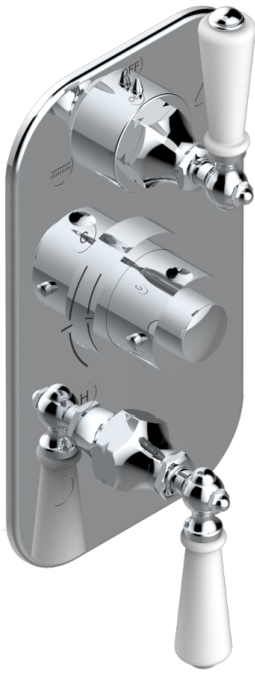

BROADWAY WITH WHITE PORCELAIN LEVER HANDLES

A04-5540BE

Trim for THG thermostat 3 functions , with one off function and 2 outlets and one single off function - rough part supplied with fixing box ref. .5 540AE/US

CHARACTERISTIC

- Built-in thermostatic cover for 5540AE with 3 outputs (1 x 3/4' and 2 x 1/2')
- Requires concealed thermostat Réf. 5540AE - 5540AE/US - 5540AE/W
- Output high : ceramic diverter with 2 functions and stopvalve
- Output downwards : 1/4' turn of 3/4' stopvalve
- For Shower 3 functions - 2 functions can operate simultaneously
- Temperature control knob with security stop at 38°C
- Solid brass plate and knob
- ASME : ASME A112.18.1-2011/CSA B125.1-11
- DVGW : DW-6512CQ0608

STANDARDS

RELATED SKU'S

- Ref. G00-5100G Reinforced stop ring for THG thermostatic with fixing set
- Ref. G00-5540AE/US Thg thermostat with wax cartridge with one stop valve, 2 outlets and another stop valve, delivered with a built-in box, no trim

AVAILABLE FINITIONS

Black nickel - D24
Blush PVD - H62
Brass color PVD - H49
Brown bronze color PVD - F33
Chrome polished - A02
Chrome polished / gold polished - G02

Copper antique matt, coated - H07
Gold color PVD - H52
Gold mat - F07
Gold polished - F01
Gold satiney - F03
Graphite PVD - H64