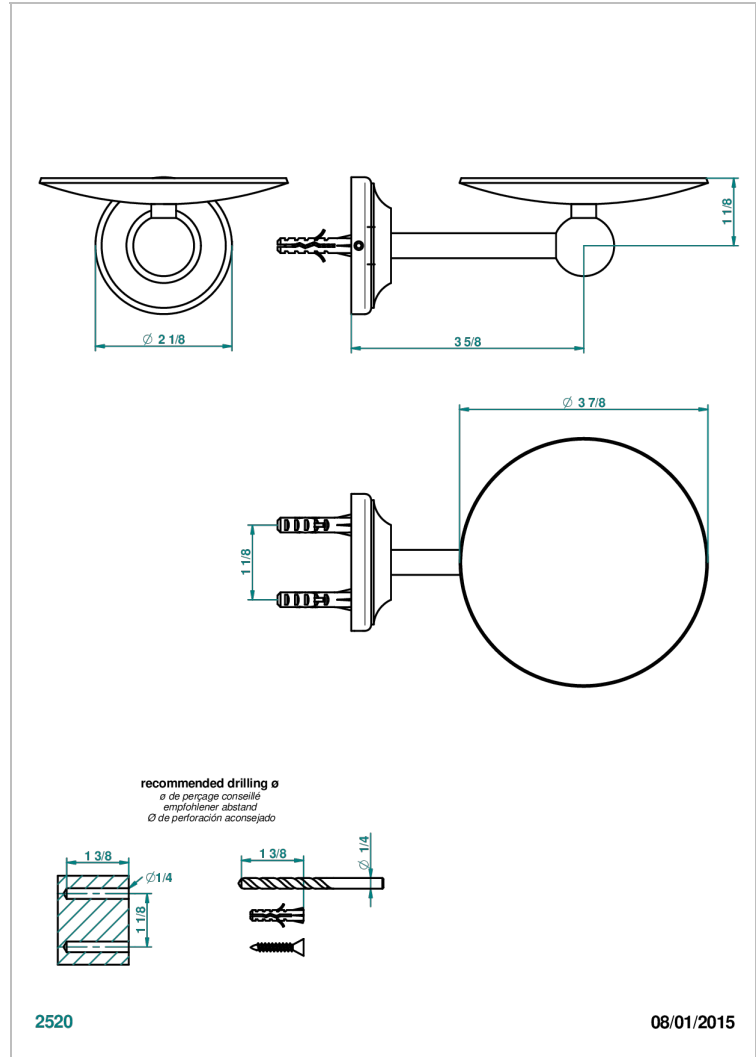

BROADWAY WITH WHITE PORCELAIN LEVER HANDLES

A04-546

Soap dish, wall mounted, 4" diameter

CHARACTERISTIC

- Broadway with white porcelain lever handles
- Soap dish, wall mounted, 4" diameter

AVAILABLE FINITIONS